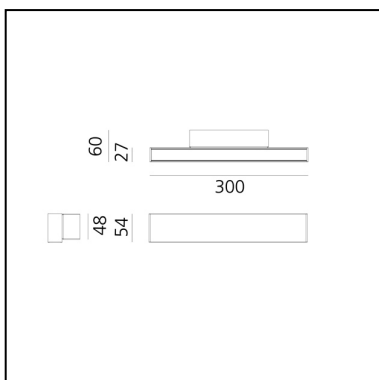

A.24 - Wall - 30 - 2700K - Brushed Copper

Carlotta de Bevilacqua

Dimmable:  +  -

LUMINAIRE

- Watt: **15W**
- Flux Lumineux (lm): **1091lm**
- CCT: **2700K**
- Efficiency: **47%**
- Efficacy: **72.75lm/W**
- CRI: **90**
- Dimmable Typology: **Push/DALI**

DESCRIPTION

A.24 wall is a functional and highly efficient solution. The aluminum profile, only 24 mm thick, accommodates a diffused optics for both direct and indirect emission. The minimal structure does not protrude from the wall and, with three different powers and dimensions, A.24 wall responds to the needs of professional or residential applications.

CARACTÉRISTIQUES

- Code Produit : **BK01018**
- Couleur: **Brushed Copper**
- Installation: **Applique**
- Séries: **Architectural Indoor**
- dessiné par: **Carlotta de Bevilacqua**

DIMENSIONS

- Longueur : **300 mm**
- Largeur: **60 mm**
- Hauteur: **54 mm**