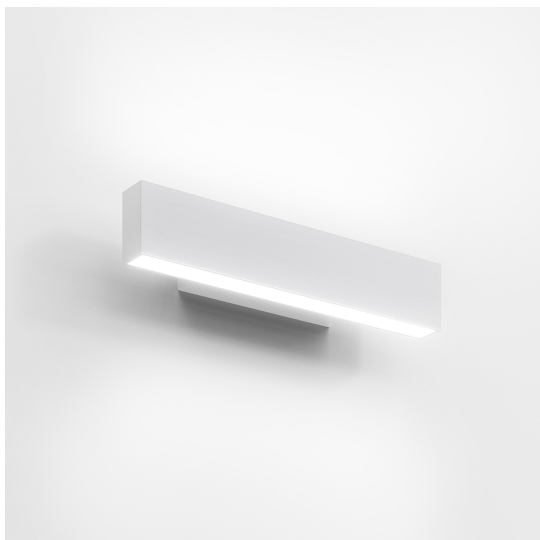

# A.24 - Wall - 30 - 2700K - White

Carlotta de Bevilacqua

Dimmable:  +  -

## LUMINAIRE

- Watt: **15W**
- Flux Lumineux (lm): **1300lm**
- CCT: **2700K**
- Efficiency: **56%**
- Efficacy: **86.69lm/W**
- CRI: **90**
- Dimmable Typology: **Push/DALI**

## DESCRIPTION

A.24 wall is a functional and highly efficient solution. The aluminum profile, only 24 mm thick, accommodates a diffused optics for both direct and indirect emission. The minimal structure does not protrude from the wall and, with three different powers and dimensions, A.24 wall responds to the needs of professional or residential applications.

## CARACTÉRISTIQUES

- Code Produit : **BK01001**
- Couleur: **White**
- Installation: **Applique**
- Séries: **Architectural Indoor**
- dessiné par: **Carlotta de Bevilacqua**