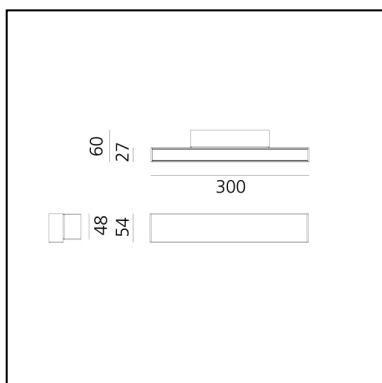

## LUMINAIRE

- Watt: **15W**
- Flux Lumineux (lm): **1300lm**
- CCT: **2700K**
- Efficiency: **56%**
- Efficacy: **86.69lm/W**
- CRI: **90**
- Dimmable Typology: **Push/DALI**

## DESCRIPTION

A.24 wall is a functional and highly efficient solution. The aluminum profile, only 24 mm thick, accommodates a diffused optics for both direct and indirect emission. The minimal structure does not protrude from the wall and, with three different powers and dimensions, A.24 wall responds to the needs of professional or residential applications.

## DIMENSIONS

- Longueur : **300 mm**
- Largeur: **60 mm**
- Hauteur: **54 mm**