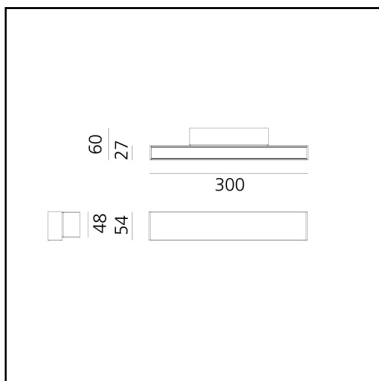

A.24 - Wall - 30 - 3000K - Brushed Bronze

Carlotta de Bevilacqua

⊕ Dimmable: + -

LUMINAIRE

- Watt: **15W**
- Flux Lumineux (lm): **1158lm**
- CCT: **3000K**
- Efficiency: **47%**
- Efficacy: **77.18lm/W**
- CRI: **90**
- Dimmable Typology: **Push/DALI**

DESCRIPTION

A.24 wall is a functional and highly efficient solution. The aluminum profile, only 24 mm thick, accommodates a diffused optics for both direct and indirect emission. The minimal structure does not protrude from the wall and, with three different powers and dimensions, A.24 wall responds to the needs of professional or residential applications.

CARACTÉRISTIQUES

- Code Produit : **BK02020**
- Couleur: **Brushed Bronze**
- Installation: **Applique**
- Séries: **Architectural Indoor**
- dessiné par: **Carlotta de Bevilacqua**

DIMENSIONS

- Longueur : **300 mm**
- Largeur: **60 mm**
- Hauteur: **54 mm**