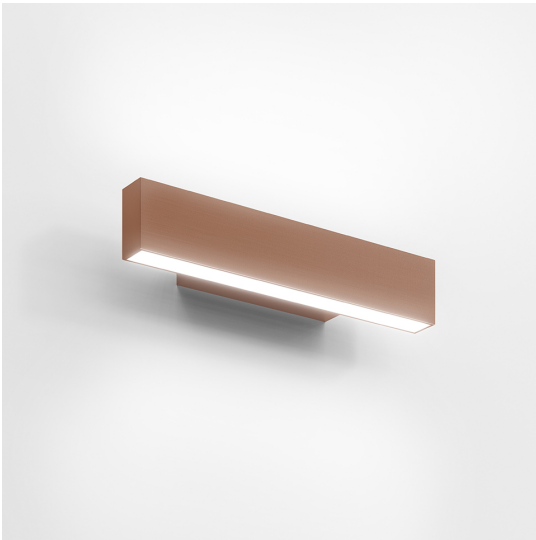

A.24 - Wall - 30 - 3000K - Brushed Copper

Carlotta de Bevilacqua

Dimmable:  +  -

DESCRIPTION

A.24 wall is a functional and highly efficient solution. The aluminum profile, only 24 mm thick, accommodates a diffused optics for both direct and indirect emission. The minimal structure does not protrude from the wall and, with three different powers and dimensions, A.24 wall responds to the needs of professional or residential applications.

CARACTÉRISTIQUES

- Code Produit : **BK02018**
- Couleur: **Brushed Copper**
- Installation: **Applique**
- Séries: **Architectural Indoor**
- dessiné par: **Carlotta de Bevilacqua**

DIMENSIONS

- Longueur : **300 mm**
- Largeur: **60 mm**
- Hauteur: **54 mm**

LUMINAIRE

- Watt: **15W**
- Flux Lumineux (lm): **1158lm**
- CCT: **3000K**
- Efficiency: **47%**
- Efficacy: **77.18lm/W**
- CRI: **90**
- Dimmable Typology: **Push/DALI**