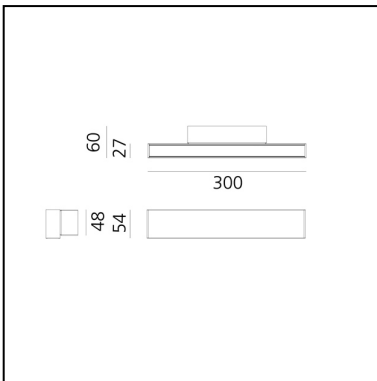

A.24 - Wall - 30 - 3000K - Brushed Copper

Carlotta de Bevilacqua

Dimmable:  +  -

DESCRIPTION

A.24 wall is a functional and highly efficient solution. The aluminum profile, only 24 mm thick, accommodates a diffused optics for both direct and indirect emission. The minimal structure does not protrude from the wall and, with three different powers and dimensions, A.24 wall responds to the needs of professional or residential applications.

CARACTÉRISTIQUES

- Code Produit : **BK02018**
- Couleur: **Brushed Copper**
- Installation: **Applique**
- Séries: **Architectural Indoor**
- dessiné par: **Carlotta de Bevilacqua**

DIMENSIONS

- Longueur : **300 mm**
- Largeur: **60 mm**
- Hauteur: **54 mm**

LUMINAIRE

- Watt: **15W**
- Flux Lumineux (lm): **1158lm**
- CCT: **3000K**
- Efficiency: **47%**
- Efficacy: **77.18lm/W**
- CRI: **90**
- Dimmable Typology: **Push/DALI**