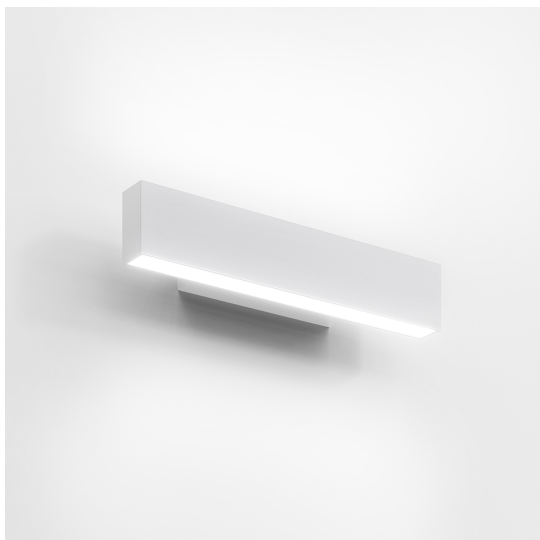

A.24 - Wall - 30 - 3000K - White

Carlotta de Bevilacqua

Dimmable:  +  -

LUMINAIRE

- Watt: **15W**
- Flux Lumineux (lm): **1380lm**
- CCT: **3000K**
- Efficiency: **56%**
- Efficacy: **91.97lm/W**
- CRI: **90**
- Dimmable Typology: **Push/DALI**

DESCRIPTION

A.24 wall is a functional and highly efficient solution. The aluminum profile, only 24 mm thick, accommodates a diffused optics for both direct and indirect emission. The minimal structure does not protrude from the wall and, with three different powers and dimensions, A.24 wall responds to the needs of professional or residential applications.

CARACTÉRISTIQUES

- Code Produit : **BK02001**
- Couleur: **White**
- Installation: **Applique**
- Séries: **Architectural Indoor**
- dessiné par: **Carlotta de Bevilacqua**

DIMENSIONS

- Longueur : **300 mm**
- Largeur: **60 mm**
- Hauteur: **54 mm**