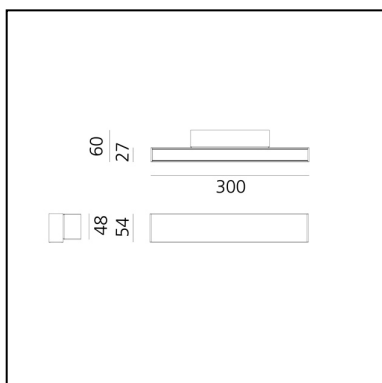

A.24 - Wall - 30 - 3000K - White

Carlotta de Bevilacqua

Dimmable:  +  -

LUMINAIRE

- Watt: **15W**
- Flux Lumineux (lm): **1380lm**
- CCT: **3000K**
- Efficiency: **56%**
- Efficacy: **91.97lm/W**
- CRI: **90**
- Dimmable Typology: **Push/DALI**

DESCRIPTION

A.24 wall is a functional and highly efficient solution. The aluminum profile, only 24 mm thick, accommodates a diffused optics for both direct and indirect emission. The minimal structure does not protrude from the wall and, with three different powers and dimensions, A.24 wall responds to the needs of professional or residential applications.

CARACTÉRISTIQUES

- Code Produit : **BK02001**
- Couleur: **White**
- Installation: **Applique**
- Séries: **Architectural Indoor**
- dessiné par: **Carlotta de Bevilacqua**

DIMENSIONS

- Longueur : **300 mm**
- Largeur: **60 mm**
- Hauteur: **54 mm**