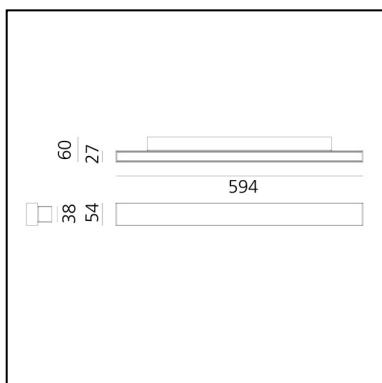

A.24 - Wall - 60 - 2700K - Black

Carlotta de Bevilacqua

Dimmable:  -

DESCRIPTION

A.24 wall is a functional and highly efficient solution. The aluminum profile, only 24 mm thick, accommodates a diffused optics for both direct and indirect emission. The minimal structure does not protrude from the wall and, with three different powers and dimensions, A.24 wall responds to the needs of professional or residential applications.

CARACTÉRISTIQUES

- Code Produit : **BK11004**
- Couleur: **Black**
- Installation: **Applique**
- Séries: **Architectural Indoor**
- dessiné par: **Carlotta de Bevilacqua**

DIMENSIONS

- Longueur : **594 mm**
- Largeur: **60 mm**
- Hauteur: **54 mm**

LUMINAIRE

- Watt: **30W**
- Flux Lumineux (lm): **3274lm**
- CCT: **2700K**
- Efficiency: **70%**
- Efficacy: **109.12lm/W**
- CRI: **90**
- Dimmable Typology: **Push/DALI**