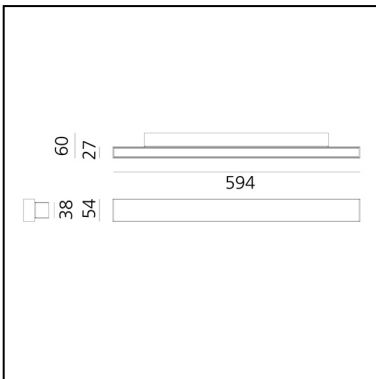

A.24 - Wall - 60 - 2700K - Brushed Bronze

Carlotta de Bevilacqua

Dimmable:  +  -

LUMINAIRE

- Watt: **30W**
- Flux Lumineux (lm): **3274lm**
- CCT: **2700K**
- Efficiency: **70%**
- Efficacy: **109.12lm/W**
- CRI: **90**
- Dimmable Typology: **Push/DALI**

DESCRIPTION

A.24 wall is a functional and highly efficient solution. The aluminum profile, only 24 mm thick, accommodates a diffused optics for both direct and indirect emission. The minimal structure does not protrude from the wall and, with three different powers and dimensions, A.24 wall responds to the needs of professional or residential applications.

CARACTÉRISTIQUES

- Code Produit : **BK11020**
- Couleur: **Brushed Bronze**
- Installation: **Applique**
- Séries: **Architectural Indoor**
- dessiné par: **Carlotta de Bevilacqua**

DIMENSIONS

- Longueur : **594 mm**
- Largeur: **60 mm**
- Hauteur: **54 mm**