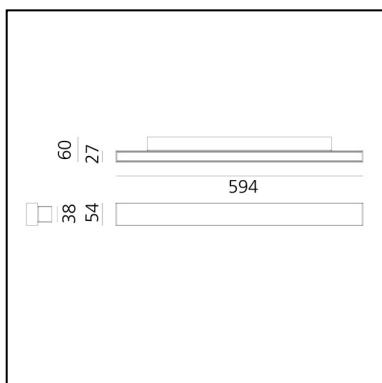

A.24 - Wall - 60 - 3000K - Black

Carlotta de Bevilacqua

Dimmable:  -

DESCRIPTION

A.24 wall is a functional and highly efficient solution. The aluminum profile, only 24 mm thick, accommodates a diffused optics for both direct and indirect emission. The minimal structure does not protrude from the wall and, with three different powers and dimensions, A.24 wall responds to the needs of professional or residential applications.

CARACTÉRISTIQUES

- Code Produit : **BK12004**
- Couleur: **Black**
- Installation: **Applique**
- Séries: **Architectural Indoor**
- dessiné par: **Carlotta de Bevilacqua**

DIMENSIONS

- Longueur : **594 mm**
- Largeur: **60 mm**
- Hauteur: **54 mm**