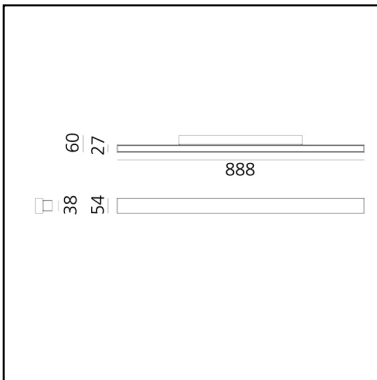

A.24 - Wall - 90 - 2700K - Black

Carlotta de Bevilacqua

Dimmable:  +  -

DESCRIPTION

A.24 wall is a functional and highly efficient solution. The aluminum profile, only 24 mm thick, accommodates a diffused optics for both direct and indirect emission. The minimal structure does not protrude from the wall and, with three different powers and dimensions, A.24 wall responds to the needs of professional or residential applications.

CARACTÉRISTIQUES

- Code Produit : **BK21004**
- Couleur: **Black**
- Installation: **Applique**
- Séries: **Architectural Indoor**
- dessiné par: **Carlotta de Bevilacqua**

DIMENSIONS

- Longueur : **888 mm**
- Largeur: **60 mm**
- Hauteur: **54 mm**

LUMINAIRE

- Watt: **45W**
- Flux Lumineux (lm): **3274lm**
- CCT: **2700K**
- Efficiency: **47%**
- Efficacy: **72.75lm/W**
- CRI: **90**
- Dimmable Typology: **Push/DALI**