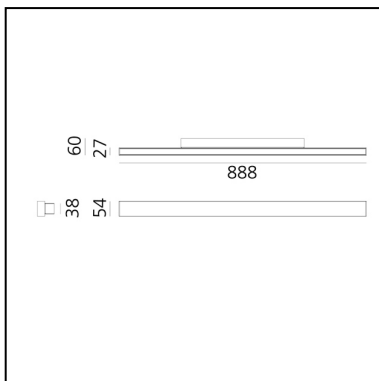

A.24 - Wall - 90 - 2700K - Brushed Bronze

Carlotta de Bevilacqua

Dimmable: 

LUMINAIRE

- Watt: **45W**
- Flux Lumineux (lm): **3274lm**
- CCT: **2700K**
- Efficiency: **47%**
- Efficacy: **72.75lm/W**
- CRI: **90**
- Dimmable Typology: **Push/DALI**

DESCRIPTION

A.24 wall is a functional and highly efficient solution. The aluminum profile, only 24 mm thick, accommodates a diffused optics for both direct and indirect emission. The minimal structure does not protrude from the wall and, with three different powers and dimensions, A.24 wall responds to the needs of professional or residential applications.

CARACTÉRISTIQUES

- Code Produit : **BK21020**
- Couleur: **Brushed Bronze**
- Installation: **Applique**
- Séries: **Architectural Indoor**
- dessiné par: **Carlotta de Bevilacqua**

DIMENSIONS

- Longueur : **888 mm**
- Largeur: **60 mm**
- Hauteur: **54 mm**