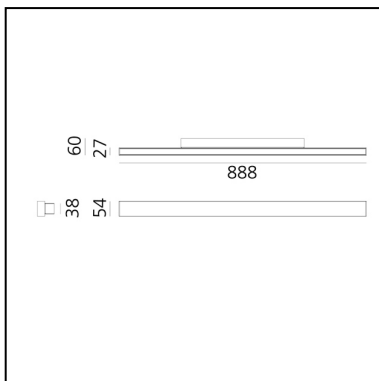

A.24 - Wall - 90 - 2700K - Brushed Silver

Carlotta de Bevilacqua

Dimmable:  +  -

LUMINAIRE

- Watt: **45W**
- Flux Lumineux (lm): **3901lm**
- CCT: **2700K**
- Efficiency: **56%**
- Efficacy: **86.69lm/W**
- CRI: **90**
- Dimmable Typology: **Push/DALI**

DESCRIPTION

A.24 wall is a functional and highly efficient solution. The aluminum profile, only 24 mm thick, accommodates a diffused optics for both direct and indirect emission. The minimal structure does not protrude from the wall and, with three different powers and dimensions, A.24 wall responds to the needs of professional or residential applications.

CARACTÉRISTIQUES

- Code Produit : **BK21015**
- Couleur: **Brushed Silver**
- Installation: **Applique**
- Séries: **Architectural Indoor**
- dessiné par: **Carlotta de Bevilacqua**

DIMENSIONS

- Longueur : **888 mm**
- Largeur: **60 mm**
- Hauteur: **54 mm**