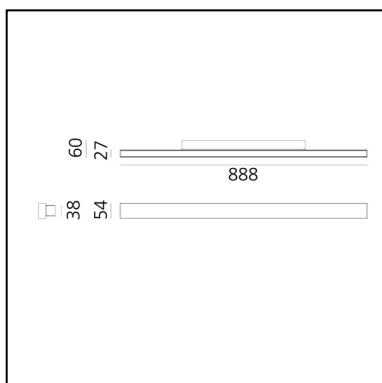

A.24 - Wall - 90 - 2700K - White

Carlotta de Bevilacqua

Dimmable: 

DESCRIPTION

A.24 wall is a functional and highly efficient solution. The aluminum profile, only 24 mm thick, accommodates a diffused optics for both direct and indirect emission. The minimal structure does not protrude from the wall and, with three different powers and dimensions, A.24 wall responds to the needs of professional or residential applications.

CARACTÉRISTIQUES

- Code Produit : **BK21001**
- Couleur: **White**
- Installation: **Applique**
- Séries: **Architectural Indoor**
- dessiné par: **Carlotta de Bevilacqua**

DIMENSIONS

- Longueur : **888 mm**
- Largeur: **60 mm**
- Hauteur: **54 mm**

LUMINAIRE

- Watt: **45W**
- Flux Lumineux (lm): **3901lm**
- CCT: **2700K**
- Efficiency: **56%**
- Efficacy: **86.69lm/W**
- CRI: **90**
- Dimmable Typology: **Push/DALI**