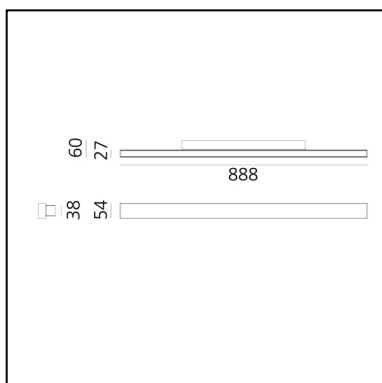

A.24 - Wall - 90 - 3000K - Black

Carlotta de Bevilacqua

Dimmable:  -

DESCRIPTION

A.24 wall is a functional and highly efficient solution. The aluminum profile, only 24 mm thick, accommodates a diffused optics for both direct and indirect emission. The minimal structure does not protrude from the wall and, with three different powers and dimensions, A.24 wall responds to the needs of professional or residential applications.

CARACTÉRISTIQUES

- Code Produit : **BK22004**
- Couleur: **Black**
- Installation: **Applique**
- Séries: **Architectural Indoor**
- dessiné par: **Carlotta de Bevilacqua**

DIMENSIONS

- Longueur : **888 mm**
- Largeur: **60 mm**
- Hauteur: **54 mm**

LUMINAIRE

- Watt: **45W**
- Flux Lumineux (lm): **3473lm**
- CCT: **3000K**
- Efficiency: **47%**
- Efficacy: **77.18lm/W**
- CRI: **90**
- Dimmable Typology: **Push/DALI**