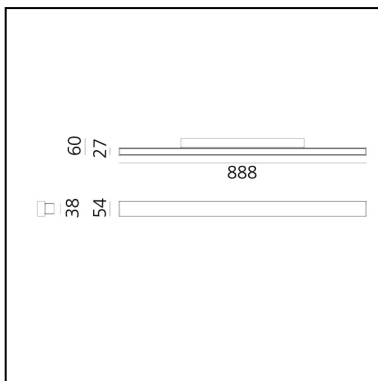

A.24 - Wall - 90 - 3000K - Brushed Bronze

Carlotta de Bevilacqua

Dimmable: 

LUMINAIRE

- Watt: **45W**
- Flux Lumineux (lm): **3473lm**
- CCT: **3000K**
- Efficiency: **47%**
- Efficacy: **77.18lm/W**
- CRI: **90**
- Dimmable Typology: **Push/DALI**

DESCRIPTION

A.24 wall is a functional and highly efficient solution. The aluminum profile, only 24 mm thick, accommodates a diffused optics for both direct and indirect emission. The minimal structure does not protrude from the wall and, with three different powers and dimensions, A.24 wall responds to the needs of professional or residential applications.

CARACTÉRISTIQUES

- Code Produit : **BK22020**
- Couleur: **Brushed Bronze**
- Installation: **Applique**
- Séries: **Architectural Indoor**
- dessiné par: **Carlotta de Bevilacqua**

DIMENSIONS

- Longueur : **888 mm**
- Largeur: **60 mm**
- Hauteur: **54 mm**