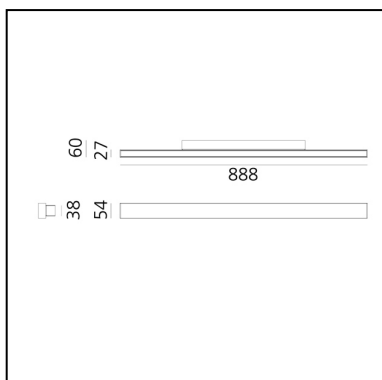

A.24 - Wall - 90 - 3000K - Brushed Silver

Carlotta de Bevilacqua

Dimmable: 

LUMINAIRE

- Watt: **45W**
- Flux Lumineux (lm): **4139lm**
- CCT: **3000K**
- Efficiency: **56%**
- Efficacy: **91.97lm/W**
- CRI: **90**
- Dimmable Typology: **Push/DALI**

DESCRIPTION

A.24 wall is a functional and highly efficient solution. The aluminum profile, only 24 mm thick, accommodates a diffused optics for both direct and indirect emission. The minimal structure does not protrude from the wall and, with three different powers and dimensions, A.24 wall responds to the needs of professional or residential applications.

CARACTÉRISTIQUES

- Code Produit : **BK22015**
- Couleur: **Brushed Silver**
- Installation: **Applique**
- Séries: **Architectural Indoor**
- dessiné par: **Carlotta de Bevilacqua**

DIMENSIONS

- Longueur : **888 mm**
- Largeur: **60 mm**
- Hauteur: **54 mm**