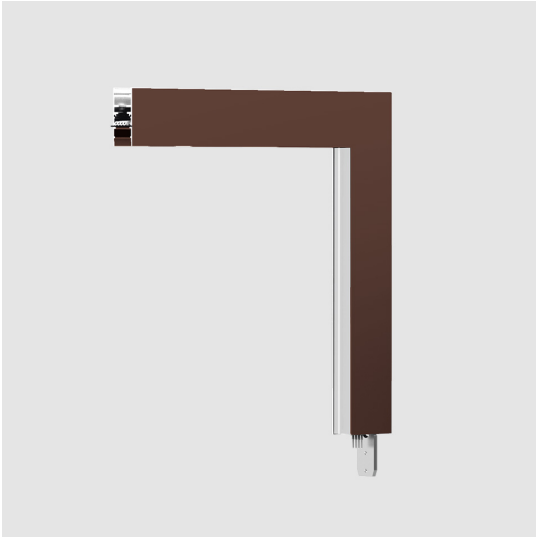

A.24 - Wall/Ceiling Diffused Emission - 90° Angle (perpendicular planes) - Direct Emission - 2700K - Brushed Bronze

Carlotta de Bevilacqua

IP20    Dimmerable: 

LUMINAIRE

- Watt: **16W**
- Delivered lumens output: **1362lm**
- CCT: **2700K**
- Efficiency: **61%**
- Efficacy: **85.12lm/W**
- CRI: **80**

End caps have to be ordered separately.

DESCRIPTION

A.24 is a new comprehensive and flexible system to design light in space. A single profile, only 24 mm thick, can be installed in the recessed, ceiling or suspension mode to continuously follow the angles on a flat or three-dimensional surface. This profile hosts to a variety of performance options: diffused light, sharp optical units with three beam angles, or a smart magnetic track. This makes A.24 a flexible system, as well as an open platform to accommodate other products from the Architectural collection. The suspension version also features direct emission. The three solutions can be alternated to match the architecture and the room functions with utmost flexibility. The competence of Artemide is revealed by the quality of light, as well as by the ability of A.24 to freely move in space, with direct power connection points up to 14 metres apart.

PRODUCT CODE: AQ37320

FEATURES

- Article Code: **AQ37320**
- Colour: **Brushed Bronze**
- Installation: **WallCeiling**
- Series: **Architectural Indoor**
- Environment: **Indoor**
- Emission: **Direct**
- design by: **Carlotta de Bevilacqua**

DIMENSIONS

- Length: **cm 31.5**
- Width: **cm 5.4**
- Height: **cm 31.5**
- Weight: **cm 0.9**

SOURCES INCLUDED

- Category: **Led**
- Number: **1**
- Watt: **16W**
- Color temperature (K): **2700K**
- Color Tolerance: **MacAdam 2SDCM**
- Service Life: **L70 (6K) 50000h**