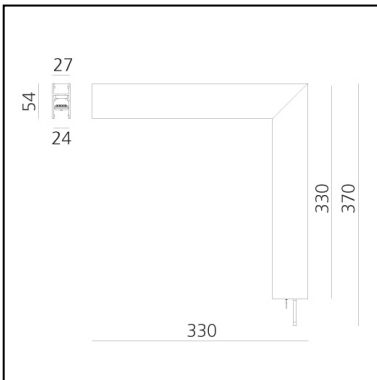

A.24 - Wall/Ceiling Diffused Emission - 90° Angle (perpendicular planes) - Direct Emission - 2700K - Brushed Bronze

Carlotta de Bevilacqua

IP20    Dimmerable: 

LUMINAIRE

- Watt: **16W**
- Delivered lumens output: **1362lm**
- CCT: **2700K**
- Efficiency: **61%**
- Efficacy: **85.12lm/W**
- CRI: **80**

DIMENSIONS

- Length: **cm 31.5**
- Width: **cm 5.4**
- Height: **cm 31.5**
- Weight: **cm 0.9**

SOURCES INCLUDED

- Category: **Led**
- Number: **1**
- Watt: **16W**
- Color temperature (K): **2700K**
- Color Tolerance: **MacAdam 2SDCM**
- Service Life: **L70 (6K) 50000h**