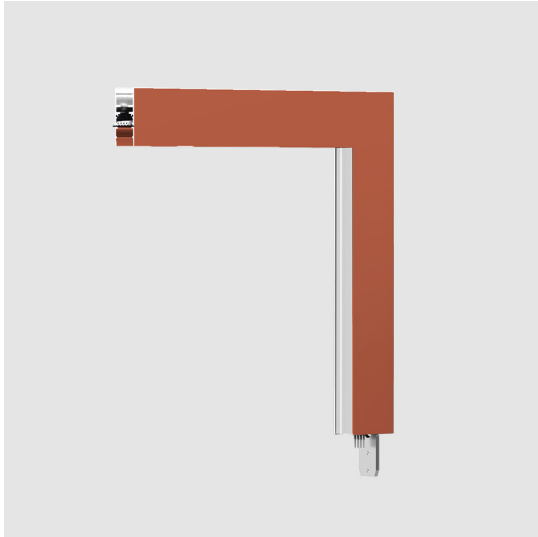

A.24 - Wall/Ceiling Diffused Emission - 90° Angle (perpendicular planes) - Direct Emission - 2700K - Brushed Copper

Carlotta de Bevilacqua

IP20    Dimmerable: 

LUMINAIRE

- Watt: **16W**
- Delivered lumens output: **1362lm**
- CCT: **2700K**
- Efficiency: **61%**
- Efficacy: **85.12lm/W**
- CRI: **80**

End caps have to be ordered separately.

DESCRIPTION

A.24 is a new comprehensive and flexible system to design light in space. A single profile, only 24 mm thick, can be installed in the recessed, ceiling or suspension mode to continuously follow the angles on a flat or three-dimensional surface. This profile hosts to a variety of performance options: diffused light, sharp optical units with three beam angles, or a smart magnetic track. This makes A.24 a flexible system, as well as an open platform to accommodate other products from the Architectural collection. The suspension version also features direct emission. The three solutions can be alternated to match the architecture and the room functions with utmost flexibility. The competence of Artemide is revealed by the quality of light, as well as by the ability of A.24 to freely move in space, with direct power connection points up to 14 metres apart.

PRODUCT CODE: AQ37318

FEATURES

- Article Code: **AQ37318**
- Colour: **Brushed Copper**
- Installation: **WallCeiling**
- Series: **Architectural Indoor**
- Environment: **Indoor**
- Emission: **Direct**
- design by: **Carlotta de Bevilacqua**

DIMENSIONS

- Length: **cm 31.5**
- Width: **cm 5.4**
- Height: **cm 31.5**
- Weight: **cm 0.9**

SOURCES INCLUDED

- Category: **Led**
- Number: **1**
- Watt: **16W**
- Color temperature (K): **2700K**
- Color Tolerance: **MacAdam 2SDCM**
- Service Life: **L70 (6K) 50000h**