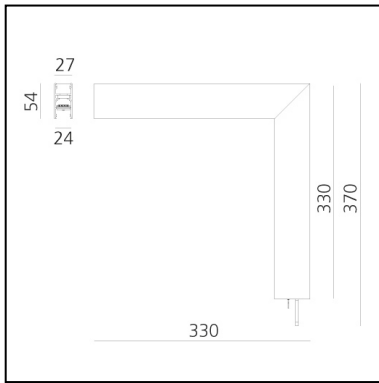

A.24 - Wall/Ceiling Diffused Emission - 90° Angle (perpendicular planes) - Direct Emission - 2700K - Brushed Copper

Carlotta de Bevilacqua

IP20    Dimmerable: 

LUMINAIRE

- Watt: **16W**
- Delivered lumens output: **1362lm**
- CCT: **2700K**
- Efficiency: **61%**
- Efficacy: **85.12lm/W**
- CRI: **80**

DIMENSIONS

- Length: **cm 31.5**
- Width: **cm 5.4**
- Height: **cm 31.5**
- Weight: **cm 0.9**

SOURCES INCLUDED

- Category: **Led**
- Number: **1**
- Watt: **16W**
- Color temperature (K): **2700K**
- Color Tolerance: **MacAdam 2SDCM**
- Service Life: **L70 (6K) 50000h**