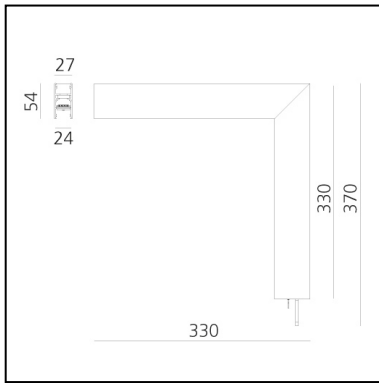

A.24 - Wall/Ceiling Diffused Emission - 90° Angle (perpendicular planes) - Direct Emission - 2700K - Brushed Silver

Carlotta de Bevilacqua

IP20    Dimmerable: 

LUMINAIRE

- Watt: **16W**
- Delivered lumens output: **1362lm**
- CCT: **2700K**
- Efficiency: **61%**
- Efficacy: **85.12lm/W**
- CRI: **80**

DIMENSIONS

- Length: **cm 31.5**
- Width: **cm 5.4**
- Height: **cm 31.5**
- Weight: **cm 0.9**

SOURCES INCLUDED

- Category: **Led**
- Number: **1**
- Watt: **16W**
- Color temperature (K): **2700K**
- Color Tolerance: **MacAdam 2SDCM**
- Service Life: **L70 (6K) 50000h**