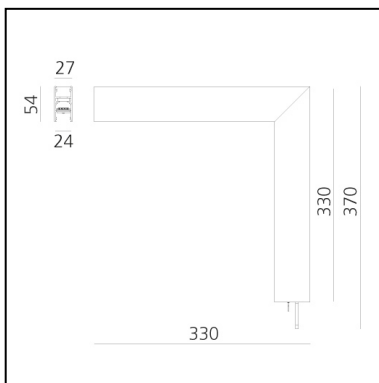

LUMINAIRE

- Watt: **16W**
- Delivered lumens output: **1362lm**
- CCT: **2700K**
- Efficiency: **61%**
- Efficacy: **85.12lm/W**
- CRI: **80**

Notes

For curved systems use only flexible opal diffusing screen. Do not mix flexible diffusing screen and opal diffusing screen.

*Uses 1 DALI address.

Each module, angle and curved elements are provided with mechanical and electrical joints and installation accessories.

End caps have to be ordered separately.

Opal diffusing screen has to be ordered separately.

Depending on the driver, the product can be undimmable or dimmable DALI.

DESCRIPTION

A.24 is a new comprehensive and flexible system to design light in space. A single profile, only 24 mm thick, can be installed in the recessed, ceiling or suspension mode to continuously follow the angles on a flat or three-dimensional surface. This profile hosts to a variety of performance options: diffused light, sharp optical units with three beam angles, or a smart magnetic track. This makes A.24 a flexible system, as well as an open platform to accommodate other products from the Architectural collection. The suspension version also features direct emission. The three solutions can be alternated to match the architecture and the room functions with utmost flexibility. The competence of Artemide is revealed by the quality of light, as well as by the ability of A.24 to freely move in space, with direct power connection points up to 14 metres apart.

PRODUCT CODE: AQ37301

FEATURES

- Article Code: **AQ37301**
- Colour: **White**
- Installation: **WallCeiling**
- Series: **Architectural Indoor**
- Environment: **Indoor**
- Emission: **Direct**
- design by: **Carlotta de Bevilacqua**

DIMENSIONS

- Length: **cm 31.5**
- Width: **cm 5.4**
- Height: **cm 31.5**
- Weight: **cm 0.9**

SOURCES INCLUDED

- Category: **Led**
- Number: **1**
- Watt: **16W**
- Color temperature (K): **2700K**
- Color Tolerance: **MacAdam 2SDCM**
- Service Life: **L70 (6K) 50000h**