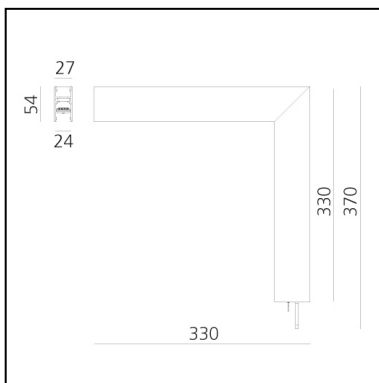

LUMINAIRE

- Watt: **16W**
- Delivered lumens output: **1383lm**
- CCT: **3000K**
- Efficiency: **61%**
- Efficacy: **86.41lm/W**
- CRI: **80**

Notes

For curved systems use only flexible opal diffusing screen. Do not mix flexible diffusing screen and opal diffusing screen.

*Uses 1 DALI address.

Each module, angle and curved elements are provided with mechanical and electrical joints and installation accessories.

End caps have to be ordered separately.

Opal diffusing screen has to be ordered separately.

Depending on the driver, the product can be undimmable or dimmable DALI.

DESCRIPTION

A.24 is a new comprehensive and flexible system to design light in space. A single profile, only 24 mm thick, can be installed in the recessed, ceiling or suspension mode to continuously follow the angles on a flat or three-dimensional surface. This profile hosts to a variety of performance options: diffused light, sharp optical units with three beam angles, or a smart magnetic track. This makes A.24 a flexible system, as well as an open platform to accommodate other products from the Architectural collection. The suspension version also features direct emission. The three solutions can be alternated to match the architecture and the room functions with utmost flexibility. The competence of Artemide is revealed by the quality of light, as well as by the ability of A.24 to freely move in space, with direct power connection points up to 14 metres apart.

PRODUCT CODE: AQ31604

FEATURES

- Article Code: **AQ31604**
- Colour: **Black**
- Installation: **WallCeiling**
- Series: **Architectural Indoor**
- Environment: **Indoor**
- Emission: **Direct**
- design by: **Carlotta de Bevilacqua**

DIMENSIONS

- Length: **cm 31.5**
- Width: **cm 5.4**
- Height: **cm 31.5**
- Weight: **cm 0.9**

SOURCES INCLUDED

- Category: **Led**
- Number: **1**
- Watt: **16W**
- Color temperature (K): **3000K**
- Color Tolerance: **MacAdam 2SDCM**
- Service Life: **L70 (6K) 50000h**