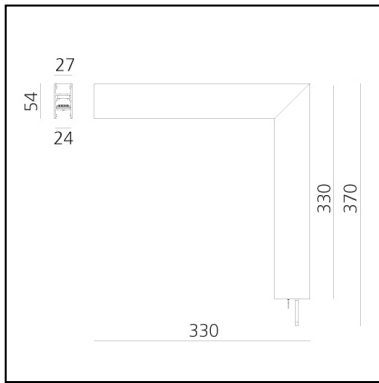

A.24 - Wall/Ceiling Diffused Emission - 90° Angle (perpendicular planes) - Direct Emission - 3000K - Brushed Bronze

Carlotta de Bevilacqua

IP20    Dimmerable: 

LUMINAIRE

- Watt: **16W**
- Delivered lumens output: **1383lm**
- CCT: **3000K**
- Efficiency: **61%**
- Efficacy: **86.41lm/W**
- CRI: **80**

DIMENSIONS

- Length: **cm 31.5**
- Width: **cm 5.4**
- Height: **cm 31.5**
- Weight: **cm 0.9**

SOURCES INCLUDED

- Category: **Led**
- Number: **1**
- Watt: **16W**
- Color temperature (K): **3000K**
- Color Tolerance: **MacAdam 2SDCM**
- Service Life: **L70 (6K) 50000h**