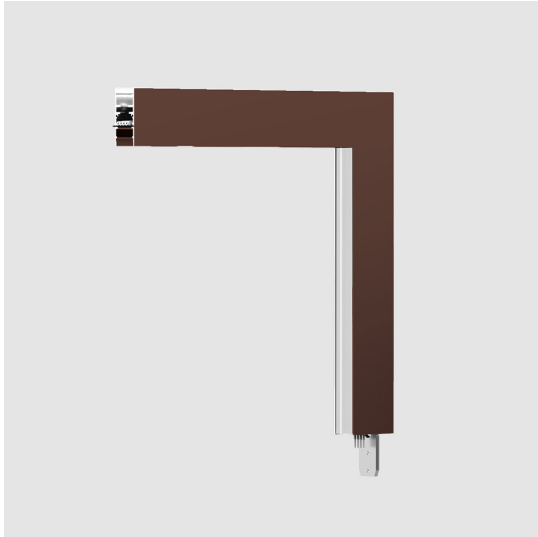

A.24 - Wall/Ceiling Diffused Emission - 90° Angle (perpendicular planes) - Direct Emission - 3000K - Brushed Bronze

Carlotta de Bevilacqua

IP20    Dimmerable: 

LUMINAIRE

- Watt: **16W**
- Delivered lumens output: **1383lm**
- CCT: **3000K**
- Efficiency: **61%**
- Efficacy: **86.41lm/W**
- CRI: **80**

End caps have to be ordered separately.

DESCRIPTION

A.24 is a new comprehensive and flexible system to design light in space. A single profile, only 24 mm thick, can be installed in the recessed, ceiling or suspension mode to continuously follow the angles on a flat or three-dimensional surface. This profile hosts to a variety of performance options: diffused light, sharp optical units with three beam angles, or a smart magnetic track. This makes A.24 a flexible system, as well as an open platform to accommodate other products from the Architectural collection. The suspension version also features direct emission. The three solutions can be alternated to match the architecture and the room functions with utmost flexibility. The competence of Artemide is revealed by the quality of light, as well as by the ability of A.24 to freely move in space, with direct power connection points up to 14 metres apart.

PRODUCT CODE: AQ31620

FEATURES

- Article Code: **AQ31620**
- Colour: **Brushed Bronze**
- Installation: **WallCeiling**
- Series: **Architectural Indoor**
- Environment: **Indoor**
- Emission: **Direct**
- design by: **Carlotta de Bevilacqua**

DIMENSIONS

- Length: **cm 31.5**
- Width: **cm 5.4**
- Height: **cm 31.5**
- Weight: **cm 0.9**

SOURCES INCLUDED

- Category: **Led**
- Number: **1**
- Watt: **16W**
- Color temperature (K): **3000K**
- Color Tolerance: **MacAdam 2SDCM**
- Service Life: **L70 (6K) 50000h**