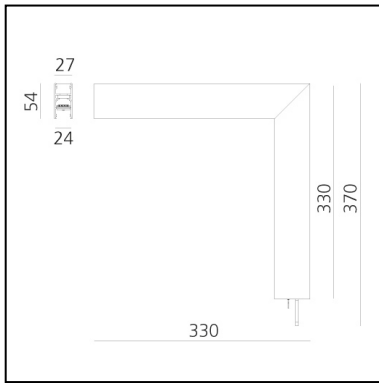

A.24 - Wall/Ceiling Diffused Emission - 90° Angle (perpendicular planes) - Direct Emission - 3000K - Brushed Copper

Carlotta de Bevilacqua

IP20    Dimmerable: 

LUMINAIRE

- Watt: **16W**
- Delivered lumens output: **1383lm**
- CCT: **3000K**
- Efficiency: **61%**
- Efficacy: **86.41lm/W**
- CRI: **80**

DIMENSIONS

- Length: **cm 31.5**
- Width: **cm 5.4**
- Height: **cm 31.5**
- Weight: **cm 0.9**

SOURCES INCLUDED

- Category: **Led**
- Number: **1**
- Watt: **16W**
- Color temperature (K): **3000K**
- Color Tolerance: **MacAdam 2SDCM**
- Service Life: **L70 (6K) 50000h**