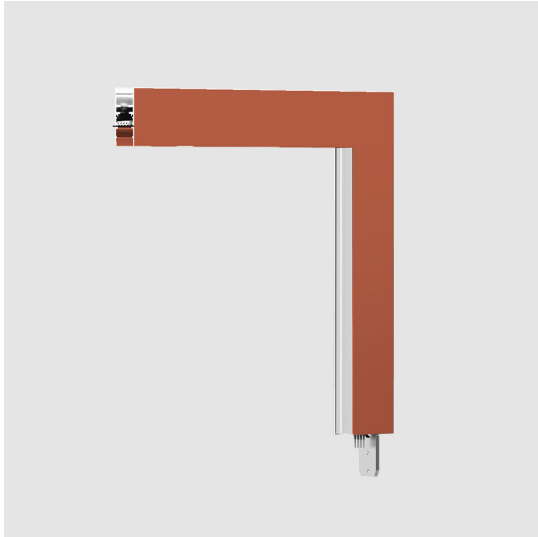

A.24 - Wall/Ceiling Diffused Emission - 90° Angle (perpendicular planes) - Direct Emission - 3000K - Brushed Copper

Carlotta de Bevilacqua

IP20    Dimmerable: 

LUMINAIRE

- Watt: **16W**
- Delivered lumens output: **1383lm**
- CCT: **3000K**
- Efficiency: **61%**
- Efficacy: **86.41lm/W**
- CRI: **80**

End caps have to be ordered separately.

DESCRIPTION

A.24 is a new comprehensive and flexible system to design light in space. A single profile, only 24 mm thick, can be installed in the recessed, ceiling or suspension mode to continuously follow the angles on a flat or three-dimensional surface. This profile hosts to a variety of performance options: diffused light, sharp optical units with three beam angles, or a smart magnetic track. This makes A.24 a flexible system, as well as an open platform to accommodate other products from the Architectural collection. The suspension version also features direct emission. The three solutions can be alternated to match the architecture and the room functions with utmost flexibility. The competence of Artemide is revealed by the quality of light, as well as by the ability of A.24 to freely move in space, with direct power connection points up to 14 metres apart.

PRODUCT CODE: AQ31618

FEATURES

- Article Code: **AQ31618**
- Colour: **Brushed Copper**
- Installation: **WallCeiling**
- Series: **Architectural Indoor**
- Environment: **Indoor**
- Emission: **Direct**
- design by: **Carlotta de Bevilacqua**

DIMENSIONS

- Length: **cm 31.5**
- Width: **cm 5.4**
- Height: **cm 31.5**
- Weight: **cm 0.9**

SOURCES INCLUDED

- Category: **Led**
- Number: **1**
- Watt: **16W**
- Color temperature (K): **3000K**
- Color Tolerance: **MacAdam 2SDCM**
- Service Life: **L70 (6K) 50000h**