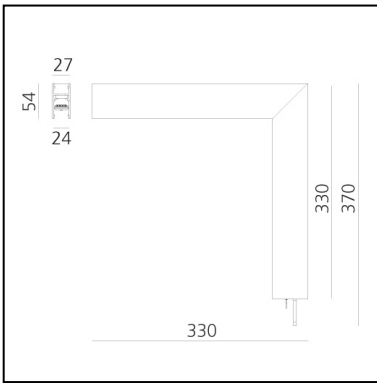

A.24 - Wall/Ceiling Diffused Emission - 90° Angle (perpendicular planes) - Direct Emission - 3000K - Brushed Silver

Carlotta de Bevilacqua

IP20    Dimmerable: 

LUMINAIRE

- Watt: **16W**
- Delivered lumens output: **1383lm**
- CCT: **3000K**
- Efficiency: **61%**
- Efficacy: **86.41lm/W**
- CRI: **80**

DIMENSIONS

- Length: **cm 31.5**
- Width: **cm 5.4**
- Height: **cm 31.5**
- Weight: **cm 0.9**

SOURCES INCLUDED

- Category: **Led**
- Number: **1**
- Watt: **16W**
- Color temperature (K): **3000K**
- Color Tolerance: **MacAdam 2SDCM**
- Service Life: **L70 (6K) 50000h**