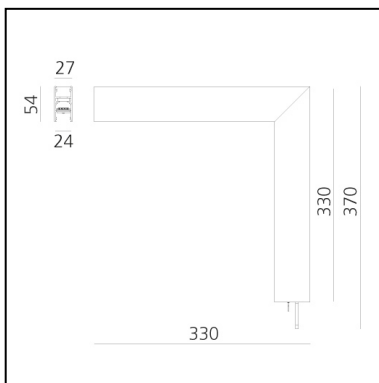

LUMINAIRE

- Watt: **16W**
- Delivered lumens output: **1444lm**
- CCT: **4000K**
- Efficiency: **61%**
- Efficacy: **90.28lm/W**
- CRI: **80**

Notes

For curved systems use only flexible opal diffusing screen. Do not mix flexible diffusing screen and opal diffusing screen.

*Uses 1 DALI address.

Each module, angle and curved elements are provided with mechanical and electrical joints and installation accessories.

End caps have to be ordered separately.

Opal diffusing screen has to be ordered separately.

Depending on the driver, the product can be undimmable or dimmable DALI.

DESCRIPTION

A.24 is a new comprehensive and flexible system to design light in space. A single profile, only 24 mm thick, can be installed in the recessed, ceiling or suspension mode to continuously follow the angles on a flat or three-dimensional surface. This profile hosts to a variety of performance options: diffused light, sharp optical units with three beam angles, or a smart magnetic track. This makes A.24 a flexible system, as well as an open platform to accommodate other products from the Architectural collection. The suspension version also features direct emission. The three solutions can be alternated to match the architecture and the room functions with utmost flexibility. The competence of Artemide is revealed by the quality of light, as well as by the ability of A.24 to freely move in space, with direct power connection points up to 14 metres apart.

PRODUCT CODE: AQ31704

FEATURES

- Article Code: **AQ31704**
- Colour: **Black**
- Installation: **WallCeiling**
- Series: **Architectural Indoor**
- Environment: **Indoor**
- Emission: **Direct**
- design by: **Carlotta de Bevilacqua**

DIMENSIONS

- Length: **cm 31.5**
- Width: **cm 5.4**
- Height: **cm 31.5**
- Weight: **cm 0.9**

SOURCES INCLUDED

- Category: **Led**
- Number: **1**
- Watt: **16W**
- Color temperature (K): **4000K**
- Color Tolerance: **MacAdam 2SDCM**
- Service Life: **L70 (6K) 50000h**