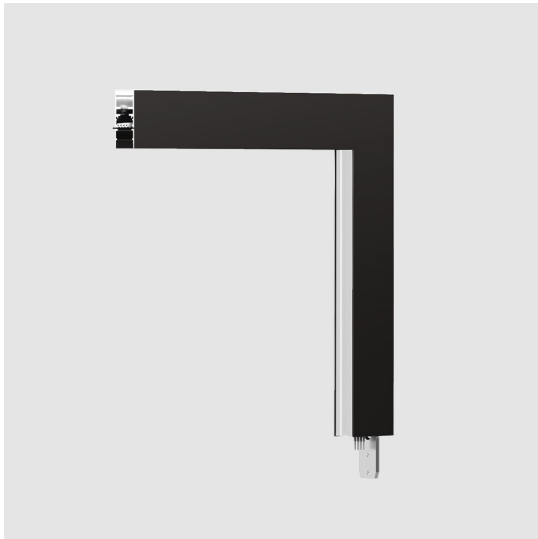

A.24 - Wall/Ceiling Diffused Emission - 90° Angle (perpendicular planes) - Direct Emission - 4000K - Black

Carlotta de Bevilacqua

IP20    Dimmerable: 

LUMINAIRE

- Watt: **16W**
- Delivered lumens output: **1444lm**
- CCT: **4000K**
- Efficiency: **61%**
- Efficacy: **90.28lm/W**
- CRI: **80**

End caps have to be ordered separately.

Opal diffusing screen has to be ordered separately.

Depending on the driver, the product can be undimmable or dimmable DALI.

DESCRIPTION

A.24 is a new comprehensive and flexible system to design light in space. A single profile, only 24 mm thick, can be installed in the recessed, ceiling or suspension mode to continuously follow the angles on a flat or three-dimensional surface. This profile hosts to a variety of performance options: diffused light, sharp optical units with three beam angles, or a smart magnetic track. This makes A.24 a flexible system, as well as an open platform to accommodate other products from the Architectural collection. The suspension version also features direct emission. The three solutions can be alternated to match the architecture and the room functions with utmost flexibility. The competence of Artemide is revealed by the quality of light, as well as by the ability of A.24 to freely move in space, with direct power connection points up to 14 metres apart.

PRODUCT CODE: AQ31704

FEATURES

- Article Code: **AQ31704**
- Colour: **Black**
- Installation: **WallCeiling**
- Series: **Architectural Indoor**
- Environment: **Indoor**
- Emission: **Direct**
- design by: **Carlotta de Bevilacqua**

DIMENSIONS

- Length: **cm 31.5**
- Width: **cm 5.4**
- Height: **cm 31.5**
- Weight: **cm 0.9**

SOURCES INCLUDED

- Category: **Led**
- Number: **1**
- Watt: **16W**
- Color temperature (K): **4000K**
- Color Tolerance: **MacAdam 2SDCM**
- Service Life: **L70 (6K) 50000h**