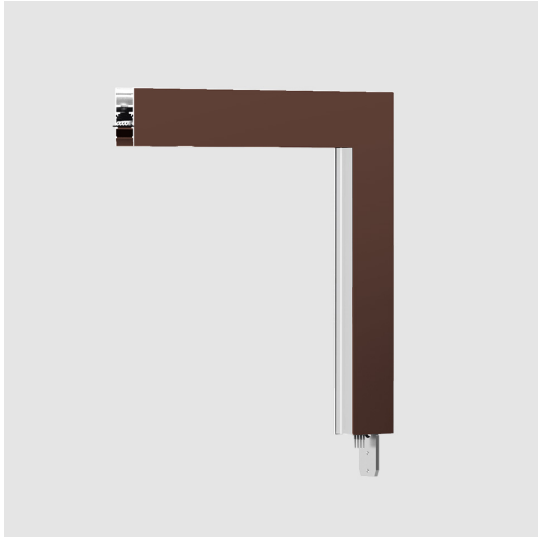

A.24 - Wall/Ceiling Diffused Emission - 90° Angle (perpendicular planes) - Direct Emission - 4000K - Brushed Bronze

Carlotta de Bevilacqua

IP20    Dimmerable: 

LUMINAIRE

- Watt: **16W**
- Delivered lumens output: **1444lm**
- CCT: **4000K**
- Efficiency: **61%**
- Efficacy: **90.28lm/W**
- CRI: **80**

End caps have to be ordered separately.

DESCRIPTION

A.24 is a new comprehensive and flexible system to design light in space. A single profile, only 24 mm thick, can be installed in the recessed, ceiling or suspension mode to continuously follow the angles on a flat or three-dimensional surface. This profile hosts to a variety of performance options: diffused light, sharp optical units with three beam angles, or a smart magnetic track. This makes A.24 a flexible system, as well as an open platform to accommodate other products from the Architectural collection. The suspension version also features direct emission. The three solutions can be alternated to match the architecture and the room functions with utmost flexibility. The competence of Artemide is revealed by the quality of light, as well as by the ability of A.24 to freely move in space, with direct power connection points up to 14 metres apart.

PRODUCT CODE: AQ31720

FEATURES

- Article Code: **AQ31720**
- Colour: **Brushed Bronze**
- Installation: **WallCeiling**
- Series: **Architectural Indoor**
- Environment: **Indoor**
- Emission: **Direct**
- design by: **Carlotta de Bevilacqua**

DIMENSIONS

- Length: **cm 31.5**
- Width: **cm 5.4**
- Height: **cm 31.5**
- Weight: **cm 0.9**

SOURCES INCLUDED

- Category: **Led**
- Number: **1**
- Watt: **16W**
- Color temperature (K): **4000K**
- Color Tolerance: **MacAdam 2SDCM**
- Service Life: **L70 (6K) 50000h**