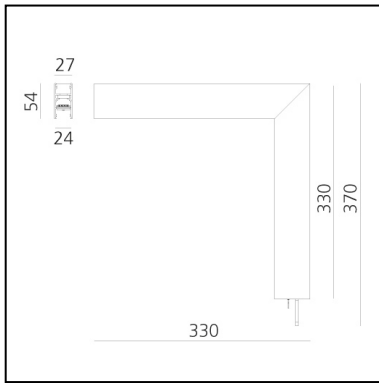

A.24 - Wall/Ceiling Diffused Emission - 90° Angle (perpendicular planes) - Direct Emission - 4000K - Brushed Bronze

Carlotta de Bevilacqua

IP20    Dimmerable: 

LUMINAIRE

- Watt: **16W**
- Delivered lumens output: **1444lm**
- CCT: **4000K**
- Efficiency: **61%**
- Efficacy: **90.28lm/W**
- CRI: **80**

DIMENSIONS

- Length: **cm 31.5**
- Width: **cm 5.4**
- Height: **cm 31.5**
- Weight: **cm 0.9**

SOURCES INCLUDED

- Category: **Led**
- Number: **1**
- Watt: **16W**
- Color temperature (K): **4000K**
- Color Tolerance: **MacAdam 2SDCM**
- Service Life: **L70 (6K) 50000h**