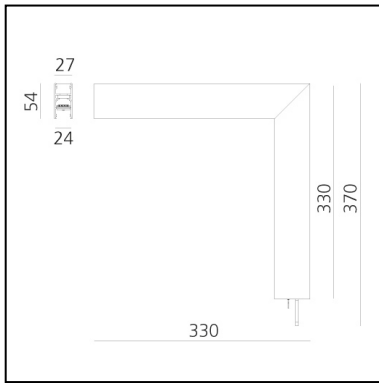

A.24 - Wall/Ceiling Diffused Emission - 90° Angle (perpendicular planes) - Direct Emission - 4000K - Brushed Copper

Carlotta de Bevilacqua

IP20    Dimmerable: 

LUMINAIRE

- Watt: **16W**
- Delivered lumens output: **1444lm**
- CCT: **4000K**
- Efficiency: **61%**
- Efficacy: **90.28lm/W**
- CRI: **80**

DIMENSIONS

- Length: **cm 31.5**
- Width: **cm 5.4**
- Height: **cm 31.5**
- Weight: **cm 0.9**

SOURCES INCLUDED

- Category: **Led**
- Number: **1**
- Watt: **16W**
- Color temperature (K): **4000K**
- Color Tolerance: **MacAdam 2SDCM**
- Service Life: **L70 (6K) 50000h**