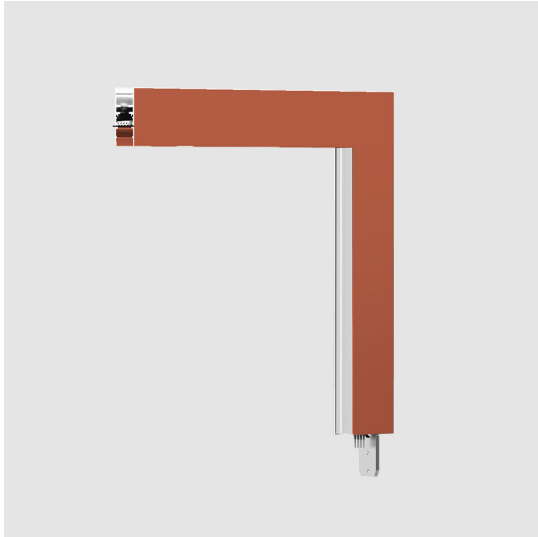

A.24 - Wall/Ceiling Diffused Emission - 90° Angle (perpendicular planes) - Direct Emission - 4000K - Brushed Copper

Carlotta de Bevilacqua

IP20    Dimmerable: 

LUMINAIRE

- Watt: **16W**
- Delivered lumens output: **1444lm**
- CCT: **4000K**
- Efficiency: **61%**
- Efficacy: **90.28lm/W**
- CRI: **80**

End caps have to be ordered separately.

DESCRIPTION

A.24 is a new comprehensive and flexible system to design light in space. A single profile, only 24 mm thick, can be installed in the recessed, ceiling or suspension mode to continuously follow the angles on a flat or three-dimensional surface. This profile hosts to a variety of performance options: diffused light, sharp optical units with three beam angles, or a smart magnetic track. This makes A.24 a flexible system, as well as an open platform to accommodate other products from the Architectural collection. The suspension version also features direct emission. The three solutions can be alternated to match the architecture and the room functions with utmost flexibility. The competence of Artemide is revealed by the quality of light, as well as by the ability of A.24 to freely move in space, with direct power connection points up to 14 metres apart.

PRODUCT CODE: AQ31718

FEATURES

- Article Code: **AQ31718**
- Colour: **Brushed Copper**
- Installation: **WallCeiling**
- Series: **Architectural Indoor**
- Environment: **Indoor**
- Emission: **Direct**
- design by: **Carlotta de Bevilacqua**

DIMENSIONS

- Length: **cm 31.5**
- Width: **cm 5.4**
- Height: **cm 31.5**
- Weight: **cm 0.9**

SOURCES INCLUDED

- Category: **Led**
- Number: **1**
- Watt: **16W**
- Color temperature (K): **4000K**
- Color Tolerance: **MacAdam 2SDCM**
- Service Life: **L70 (6K) 50000h**