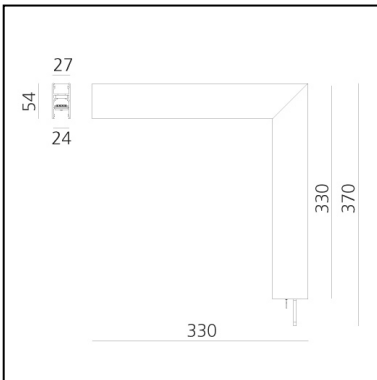

A.24 - Wall/Ceiling Diffused Emission - 90° Angle (perpendicular planes) - Direct Emission - 4000K - Brushed Silver

Carlotta de Bevilacqua

IP20    Dimmerable: 

LUMINAIRE

- Watt: **16W**
- Delivered lumens output: **1444lm**
- CCT: **4000K**
- Efficiency: **61%**
- Efficacy: **90.28lm/W**
- CRI: **80**

DIMENSIONS

- Length: **cm 31.5**
- Width: **cm 5.4**
- Height: **cm 31.5**
- Weight: **cm 0.9**

SOURCES INCLUDED

- Category: **Led**
- Number: **1**
- Watt: **16W**
- Color temperature (K): **4000K**
- Color Tolerance: **MacAdam 2SDCM**
- Service Life: **L70 (6K) 50000h**