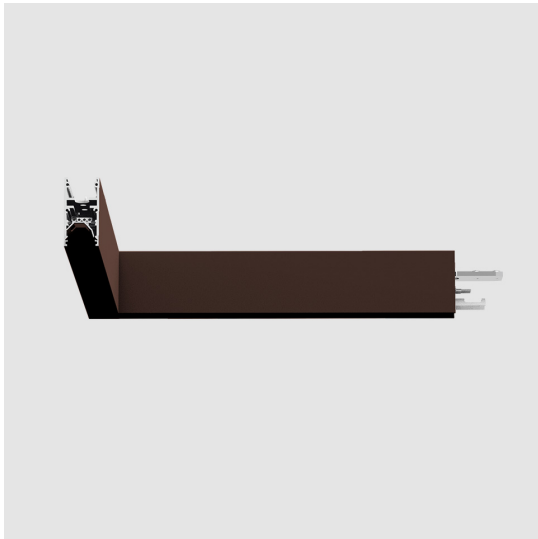

A.24 - Wall/Ceiling Diffused Emission - 90° Angle (same plane) - Direct Emission - 2700K - Brushed Bronze

Carlotta de Bevilacqua

IP20    Dimmerable: 

LUMINAIRE

- Watt: **16W**
- Delivered lumens output: **1421lm**
- CCT: **2700K**
- Efficiency: **64%**
- Efficacy: **88.79lm/W**
- CRI: **80**

End caps have to be ordered separately.

Opal diffusing screen has to be ordered separately.

Depending on the driver, the product can be undimmable or dimmable DALI.

DESCRIPTION

A.24 is a new comprehensive and flexible system to design light in space. A single profile, only 24 mm thick, can be installed in the recessed, ceiling or suspension mode to continuously follow the angles on a flat or three-dimensional surface. This profile hosts to a variety of performance options: diffused light, sharp optical units with three beam angles, or a smart magnetic track. This makes A.24 a flexible system, as well as an open platform to accommodate other products from the Architectural collection. The suspension version also features direct emission. The three solutions can be alternated to match the architecture and the room functions with utmost flexibility. The competence of Artemide is revealed by the quality of light, as well as by the ability of A.24 to freely move in space, with direct power connection points up to 14 metres apart.

DIMENSIONS

- Length: **cm 31.5**
- Width: **cm 31.5**
- Height: **cm 5.4**
- Weight: **cm 1**

SOURCES INCLUDED

- Category: **Led**
- Number: **1**
- Watt: **16W**
- Color temperature (K): **2700K**
- Color Tolerance: **MacAdam 2SDCM**
- Service Life: **L70 (6K) 50000h**

Power cable, 2x0.75 + 2x0.35, mm2 (to realized customized power cable) - 10m - Black AQ90800

Power cable, 2x0.75 + 2x0.35, mm2 (to realized customized power cable) - 50m - Black AQ90900

240W Ceiling power supply kit (cable length 2,2 m) - 230VAC-48VDC - IP20 - 321x91x111H - White - APP Compatible AQ17201APP