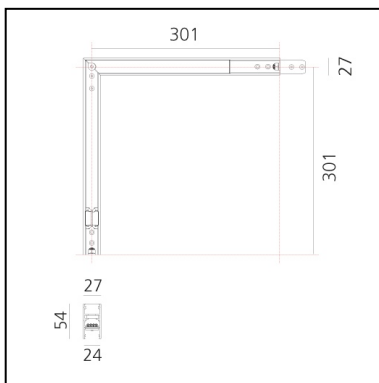

LUMINAIRE

- Watt: **16W**
- Delivered lumens output: **1421lm**
- CCT: **2700K**
- Efficiency: **64%**
- Efficacy: **88.79lm/W**
- CRI: **80**

Notes

For curved systems use only flexible opal diffusing screen. Do not mix flexible diffusing screen and opal diffusing screen.

*Uses 1 DALI address.

Each module, angle and curved elements are provided with mechanical and electrical joints and installation accessories.

End caps have to be ordered separately.

Opal diffusing screen has to be ordered separately.

Depending on the driver, the product can be undimmable or dimmable DALI.

DESCRIPTION

A.24 is a new comprehensive and flexible system to design light in space. A single profile, only 24 mm thick, can be installed in the recessed, ceiling or suspension mode to continuously follow the angles on a flat or three-dimensional surface. This profile hosts to a variety of performance options: diffused light, sharp optical units with three beam angles, or a smart magnetic track. This makes A.24 a flexible system, as well as an open platform to accommodate other products from the Architectural collection. The suspension version also features direct emission. The three solutions can be alternated to match the architecture and the room functions with utmost flexibility. The competence of Artemide is revealed by the quality of light, as well as by the ability of A.24 to freely move in space, with direct power connection points up to 14 metres apart.

PRODUCT CODE: AQ37220

FEATURES

- Article Code: **AQ37220**
- Colour: **Brushed Bronze**
- Installation: **WallCeiling**
- Series: **Architectural Indoor**
- Environment: **Indoor**
- Emission: **Direct**
- design by: **Carlotta de Bevilacqua**

DIMENSIONS

- Length: **cm 31.5**
- Width: **cm 31.5**
- Height: **cm 5.4**
- Weight: **cm 1**

SOURCES INCLUDED

- Category: **Led**
- Number: **1**
- Watt: **16W**
- Color temperature (K): **2700K**
- Color Tolerance: **MacAdam 2SDCM**
- Service Life: **L70 (6K) 50000h**