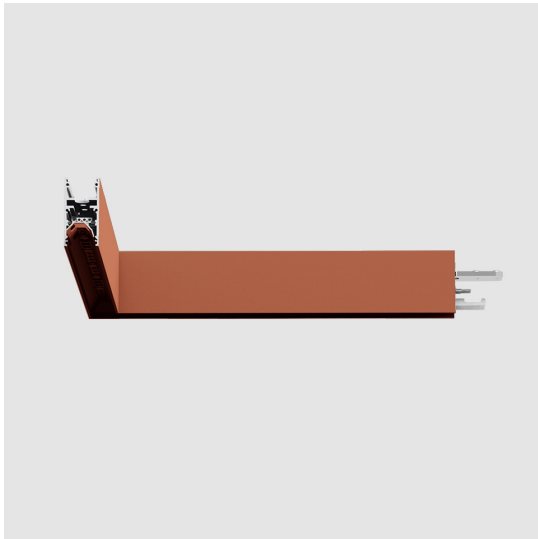

A.24 - Wall/Ceiling Diffused Emission - 90° Angle (same plane) - Direct Emission - 2700K - Brushed Copper

Carlotta de Bevilacqua

IP20    Dimmerable: 

LUMINAIRE

- Watt: **16W**
- Delivered lumens output: **1421lm**
- CCT: **2700K**
- Efficiency: **64%**
- Efficacy: **88.79lm/W**
- CRI: **80**

End caps have to be ordered separately.

Opal diffusing screen has to be ordered separately.

Depending on the driver, the product can be undimmable or dimmable

DALI.

DESCRIPTION

A.24 is a new comprehensive and flexible system to design light in space. A single profile, only 24 mm thick, can be installed in the recessed, ceiling or suspension mode to continuously follow the angles on a flat or three-dimensional surface. This profile hosts to a variety of performance options: diffused light, sharp optical units with three beam angles, or a smart magnetic track. This makes A.24 a flexible system, as well as an open platform to accommodate other products from the Architectural collection. The suspension version also features direct emission. The three solutions can be alternated to match the architecture and the room functions with utmost flexibility. The competence of Artemide is revealed by the quality of light, as well as by the ability of A.24 to freely move in space, with direct power connection points up to 14 metres apart.

PRODUCT CODE: AQ37218

FEATURES

- Article Code: **AQ37218**
- Colour: **Brushed Copper**
- Installation: **WallCeiling**
- Series: **Architectural Indoor**
- Environment: **Indoor**
- Emission: **Direct**
- design by: **Carlotta de Bevilacqua**

DIMENSIONS

- Length: **cm 31.5**
- Width: **cm 31.5**
- Height: **cm 5.4**
- Weight: **cm 1**

SOURCES INCLUDED

- Category: **Led**
- Number: **1**
- Watt: **16W**
- Color temperature (K): **2700K**
- Color Tolerance: **MacAdam 2SDCM**
- Service Life: **L70 (6K) 50000h**