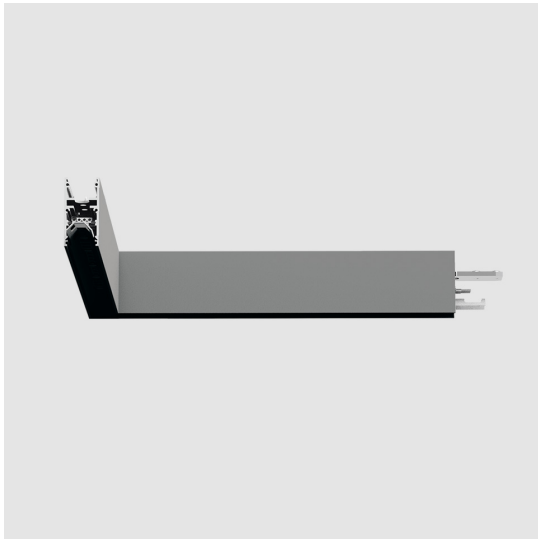

# A.24 - Wall/Ceiling Diffused Emission - 90° Angle (same plane) - Direct Emission - 2700K - Brushed Silver

Carlotta de Bevilacqua

IP20    Dimmerable: 

## DESCRIPTION

A.24 is a new comprehensive and flexible system to design light in space. A single profile, only 24 mm thick, can be installed in the recessed, ceiling or suspension mode to continuously follow the angles on a flat or three-dimensional surface. This profile hosts to a variety of performance options: diffused light, sharp optical units with three beam angles, or a smart magnetic track. This makes A.24 a flexible system, as well as an open platform to accommodate other products from the Architectural collection. The suspension version also features direct emission. The three solutions can be alternated to match the architecture and the room functions with utmost flexibility. The competence of Artemide is revealed by the quality of light, as well as by the ability of A.24 to freely move in space, with direct power connection points up to 14 metres apart.

## DIMENSIONS

- Length: **cm 31.5**
- Width: **cm 31.5**
- Height: **cm 5.4**
- Weight: **cm 1**

Power cable, 2x0.75 + 2x0.35, mm2 (to realized customized power cable) - 50m - Black AQ90900

240W Ceiling power supply kit (cable length 2,2 m) - 230VAC-48VDC - IP20 - 321x91x111H - White - APP Compatible AQ17201APP