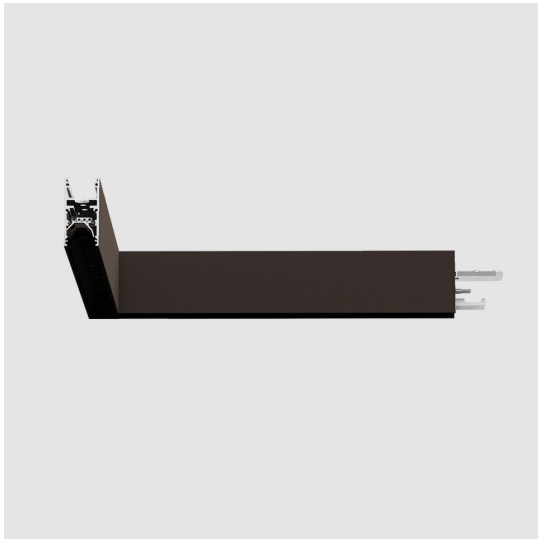

A.24 - Wall/Ceiling Diffused Emission - 90° Angle (same plane) - Direct Emission - 3000K - Black

Carlotta de Bevilacqua

IP20    Dimmerable: 

LUMINAIRE

- Watt: **16W**
- Delivered lumens output: **1442lm**
- CCT: **3000K**
- Efficiency: **64%**
- Efficacy: **90.14lm/W**
- CRI: **80**

End caps have to be ordered separately.

Opal diffusing screen has to be ordered separately.

Depending on the driver, the product can be undimmable or dimmable DALI.

DESCRIPTION

A.24 is a new comprehensive and flexible system to design light in space. A single profile, only 24 mm thick, can be installed in the recessed, ceiling or suspension mode to continuously follow the angles on a flat or three-dimensional surface. This profile hosts to a variety of performance options: diffused light, sharp optical units with three beam angles, or a smart magnetic track. This makes A.24 a flexible system, as well as an open platform to accommodate other products from the Architectural collection. The suspension version also features direct emission. The three solutions can be alternated to match the architecture and the room functions with utmost flexibility. The competence of Artemide is revealed by the quality of light, as well as by the ability of A.24 to freely move in space, with direct power connection points up to 14 metres apart.

DIMENSIONS

- Length: **cm 31.5**
- Width: **cm 31.5**
- Height: **cm 5.4**
- Weight: **cm 1**

SOURCES INCLUDED

- Category: **Led**
- Number: **1**
- Watt: **16W**
- Color temperature (K): **3000K**
- Color Tolerance: **MacAdam 2SDCM**
- Service Life: **L70 (6K) 50000h**

Power cable, 2x0.75 + 2x0.35, mm2 (to realized customized power cable) - 10m - Black AQ90800

Power cable, 2x0.75 + 2x0.35, mm2 (to realized customized power cable) - 50m - Black AQ90900

240W Ceiling power supply kit (cable length 2,2 m) - 230VAC-48VDC - IP20 - 321x91x111H - White - APP Compatible AQ17201APP