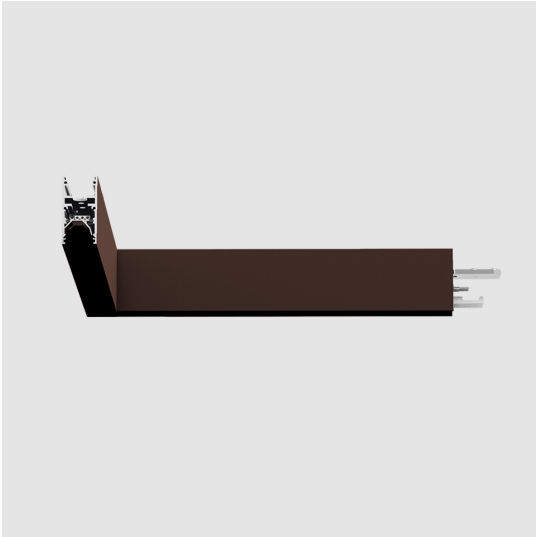

# A.24 - Wall/Ceiling Diffused Emission - 90° Angle (same plane) - Direct Emission - 3000K - Brushed Bronze

Carlotta de Bevilacqua

IP20    Dimmerable: 

## LUMINAIRE

- Watt: **16W**
- Delivered lumens output: **1442lm**
- CCT: **3000K**
- Efficiency: **64%**
- Efficacy: **90.14lm/W**
- CRI: **80**

## DESCRIPTION

A.24 is a new comprehensive and flexible system to design light in space. A single profile, only 24 mm thick, can be installed in the recessed, ceiling or suspension mode to continuously follow the angles on a flat or three-dimensional surface. This profile hosts to a variety of performance options: diffused light, sharp optical units with three beam angles, or a smart magnetic track. This makes A.24 a flexible system, as well as an open platform to accommodate other products from the Architectural collection. The suspension version also features direct emission. The three solutions can be alternated to match the architecture and the room functions with utmost flexibility. The competence of Artemide is revealed by the quality of light, as well as by the ability of A.24 to freely move in space, with direct power connection points up to 14 metres apart.

## DIMENSIONS

- Length: **cm 31.5**
- Width: **cm 31.5**
- Height: **cm 5.4**
- Weight: **cm 1**