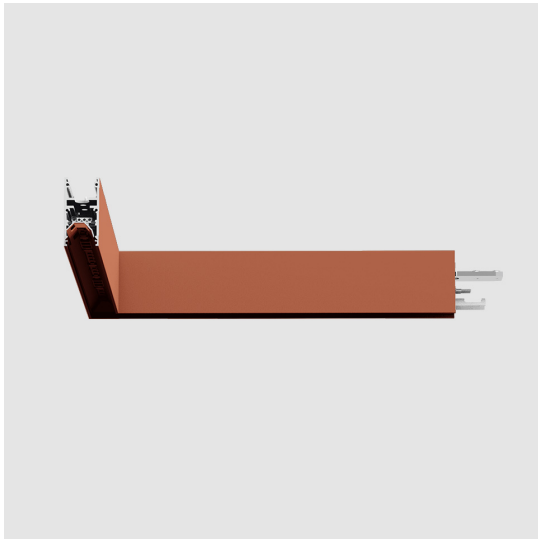

A.24 - Wall/Ceiling Diffused Emission - 90° Angle (same plane) - Direct Emission - 3000K - Brushed Copper

Carlotta de Bevilacqua

IP20    Dimmerable: 

LUMINAIRE

- Watt: **16W**
- Delivered lumens output: **1442lm**
- CCT: **3000K**
- Efficiency: **64%**
- Efficacy: **90.14lm/W**
- CRI: **80**

End caps have to be ordered separately.

Opal diffusing screen has to be ordered separately.

Depending on the driver, the product can be undimmable or dimmable

DALI.

DESCRIPTION

A.24 is a new comprehensive and flexible system to design light in space. A single profile, only 24 mm thick, can be installed in the recessed, ceiling or suspension mode to continuously follow the angles on a flat or three-dimensional surface. This profile hosts to a variety of performance options: diffused light, sharp optical units with three beam angles, or a smart magnetic track. This makes A.24 a flexible system, as well as an open platform to accommodate other products from the Architectural collection. The suspension version also features direct emission. The three solutions can be alternated to match the architecture and the room functions with utmost flexibility. The competence of Artemide is revealed by the quality of light, as well as by the ability of A.24 to freely move in space, with direct power connection points up to 14 metres apart.

PRODUCT CODE: AQ31418

FEATURES

- Article Code: **AQ31418**
- Colour: **Brushed Copper**
- Installation: **WallCeiling**
- Series: **Architectural Indoor**
- Environment: **Indoor**
- Emission: **Direct**
- design by: **Carlotta de Bevilacqua**

DIMENSIONS

- Length: **cm 31.5**
- Width: **cm 31.5**
- Height: **cm 5.4**
- Weight: **cm 1**

SOURCES INCLUDED

- Category: **Led**
- Number: **1**
- Watt: **16W**
- Color temperature (K): **3000K**
- Color Tolerance: **MacAdam 2SDCM**
- Service Life: **L70 (6K) 50000h**