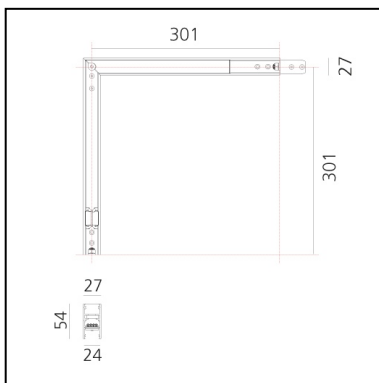

LUMINAIRE

- Watt: **16W**
- Delivered lumens output: **1442lm**
- CCT: **3000K**
- Efficiency: **64%**
- Efficacy: **90.14lm/W**
- CRI: **80**

Notes

For curved systems use only flexible opal diffusing screen. Do not mix flexible diffusing screen and opal diffusing screen.

*Uses 1 DALI address.

Each module, angle and curved elements are provided with mechanical and electrical joints and installation accessories.

End caps have to be ordered separately.

Opal diffusing screen has to be ordered separately.

Depending on the driver, the product can be undimmable or dimmable

DALI.

DESCRIPTION

A.24 is a new comprehensive and flexible system to design light in space. A single profile, only 24 mm thick, can be installed in the recessed, ceiling or suspension mode to continuously follow the angles on a flat or three-dimensional surface. This profile hosts to a variety of performance options: diffused light, sharp optical units with three beam angles, or a smart magnetic track. This makes A.24 a flexible system, as well as an open platform to accommodate other products from the Architectural collection. The suspension version also features direct emission. The three solutions can be alternated to match the architecture and the room functions with utmost flexibility. The competence of Artemide is revealed by the quality of light, as well as by the ability of A.24 to freely move in space, with direct power connection points up to 14 metres apart.

PRODUCT CODE: AQ31415

FEATURES

- Article Code: **AQ31415**
- Colour: **Brushed Silver**
- Installation: **WallCeiling**
- Series: **Architectural Indoor**
- Environment: **Indoor**
- Emission: **Direct**
- design by: **Carlotta de Bevilacqua**

DIMENSIONS

- Length: **cm 31.5**
- Width: **cm 31.5**
- Height: **cm 5.4**
- Weight: **cm 1**

SOURCES INCLUDED

- Category: **Led**
- Number: **1**
- Watt: **16W**
- Color temperature (K): **3000K**
- Color Tolerance: **MacAdam 2SDCM**
- Service Life: **L70 (6K) 50000h**