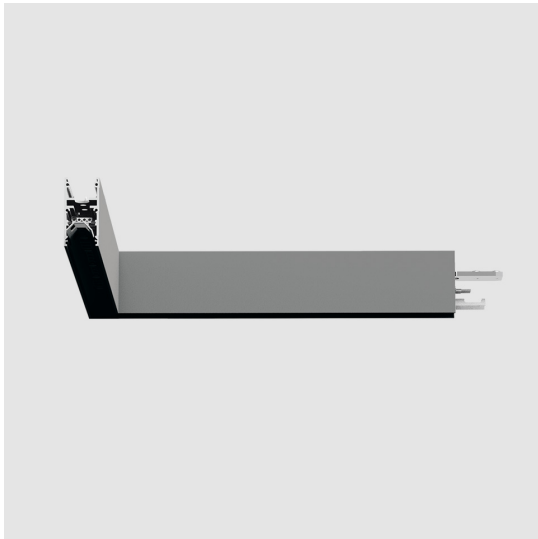

A.24 - Wall/Ceiling Diffused Emission - 90° Angle (same plane) - Direct Emission - 3000K - Brushed Silver

Carlotta de Bevilacqua

IP20    Dimmerable: 

LUMINAIRE

- Watt: **16W**
- Delivered lumens output: **1442lm**
- CCT: **3000K**
- Efficiency: **64%**
- Efficacy: **90.14lm/W**
- CRI: **80**

End caps have to be ordered separately.

Opal diffusing screen has to be ordered separately.

Depending on the driver, the product can be undimmable or dimmable

DALI.

DESCRIPTION

A.24 is a new comprehensive and flexible system to design light in space. A single profile, only 24 mm thick, can be installed in the recessed, ceiling or suspension mode to continuously follow the angles on a flat or three-dimensional surface. This profile hosts to a variety of performance options: diffused light, sharp optical units with three beam angles, or a smart magnetic track. This makes A.24 a flexible system, as well as an open platform to accommodate other products from the Architectural collection. The suspension version also features direct emission. The three solutions can be alternated to match the architecture and the room functions with utmost flexibility. The competence of Artemide is revealed by the quality of light, as well as by the ability of A.24 to freely move in space, with direct power connection points up to 14 metres apart.

DIMENSIONS

- Length: **cm 31.5**
- Width: **cm 31.5**
- Height: **cm 5.4**
- Weight: **cm 1**

SOURCES INCLUDED

- Category: **Led**
- Number: **1**
- Watt: **16W**
- Color temperature (K): **3000K**
- Color Tolerance: **MacAdam 2SDCM**
- Service Life: **L70 (6K) 50000h**

Power cable, 2x0.75 + 2x0.35, mm2 (to realized customized power cable) - 10m - Black AQ90800

Power cable, 2x0.75 + 2x0.35, mm2 (to realized customized power cable) - 50m - Black AQ90900

240W Ceiling power supply kit (cable length 2,2 m) - 230VAC-48VDC - IP20 - 321x91x111H - White - APP Compatible AQ17201APP