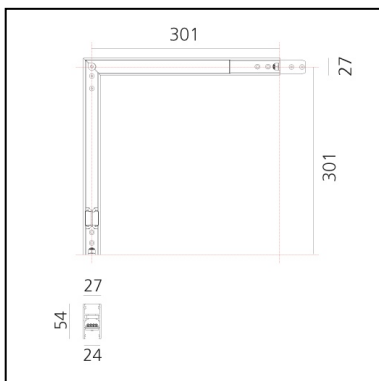

LUMINAIRE

- Watt: **16W**
- Delivered lumens output: **1442lm**
- CCT: **3000K**
- Efficiency: **64%**
- Efficacy: **90.14lm/W**
- CRI: **80**

Notes

For curved systems use only flexible opal diffusing screen. Do not mix flexible diffusing screen and opal diffusing screen.

*Uses 1 DALI address.

Each module, angle and curved elements are provided with mechanical and electrical joints and installation accessories.

End caps have to be ordered separately.

Opal diffusing screen has to be ordered separately.

Depending on the driver, the product can be undimmable or dimmable DALI.

DESCRIPTION

A.24 is a new comprehensive and flexible system to design light in space. A single profile, only 24 mm thick, can be installed in the recessed, ceiling or suspension mode to continuously follow the angles on a flat or three-dimensional surface. This profile hosts to a variety of performance options: diffused light, sharp optical units with three beam angles, or a smart magnetic track. This makes A.24 a flexible system, as well as an open platform to accommodate other products from the Architectural collection. The suspension version also features direct emission. The three solutions can be alternated to match the architecture and the room functions with utmost flexibility. The competence of Artemide is revealed by the quality of light, as well as by the ability of A.24 to freely move in space, with direct power connection points up to 14 metres apart.

PRODUCT CODE: AQ31401

FEATURES

- Article Code: **AQ31401**
- Colour: **White**
- Installation: **WallCeiling**
- Series: **Architectural Indoor**
- Environment: **Indoor**
- Emission: **Direct**
- design by: **Carlotta de Bevilacqua**

DIMENSIONS

- Length: **cm 31.5**
- Width: **cm 31.5**
- Height: **cm 5.4**
- Weight: **cm 1**

SOURCES INCLUDED

- Category: **Led**
- Number: **1**
- Watt: **16W**
- Color temperature (K): **3000K**
- Color Tolerance: **MacAdam 2SDCM**
- Service Life: **L70 (6K) 50000h**