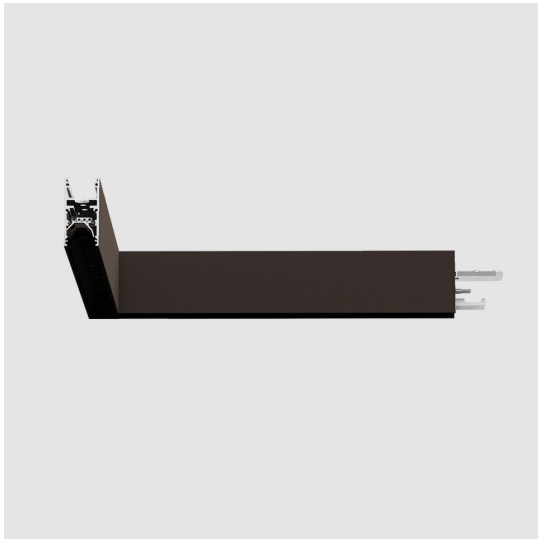

A.24 - Wall/Ceiling Diffused Emission - 90° Angle (same plane) - Direct Emission - 4000K - Black

Carlotta de Bevilacqua

IP20    Dimmerable: 

LUMINAIRE

- Watt: **16W**
- Delivered lumens output: **1507lm**
- CCT: **4000K**
- Efficiency: **64%**
- Efficacy: **94.17lm/W**
- CRI: **80**

End caps have to be ordered separately.

Opal diffusing screen has to be ordered separately.

Depending on the driver, the product can be undimmable or dimmable DALI.

DESCRIPTION

A.24 is a new comprehensive and flexible system to design light in space. A single profile, only 24 mm thick, can be installed in the recessed, ceiling or suspension mode to continuously follow the angles on a flat or three-dimensional surface. This profile hosts to a variety of performance options: diffused light, sharp optical units with three beam angles, or a smart magnetic track. This makes A.24 a flexible system, as well as an open platform to accommodate other products from the Architectural collection. The suspension version also features direct emission. The three solutions can be alternated to match the architecture and the room functions with utmost flexibility. The competence of Artemide is revealed by the quality of light, as well as by the ability of A.24 to freely move in space, with direct power connection points up to 14 metres apart.

DIMENSIONS

- Length: **cm 31.5**
- Width: **cm 31.5**
- Height: **cm 5.4**
- Weight: **cm 1**

SOURCES INCLUDED

- Category: **Led**
- Number: **1**
- Watt: **16W**
- Color temperature (K): **4000K**
- Color Tolerance: **MacAdam 2SDCM**
- Service Life: **L70 (6K) 50000h**

Power cable, 2x0.75 + 2x0.35, mm2 (to realized customized power cable) - 10m - Black AQ90800

Power cable, 2x0.75 + 2x0.35, mm2 (to realized customized power cable) - 50m - Black AQ90900

240W Ceiling power supply kit (cable length 2,2 m) - 230VAC-48VDC - IP20 - 321x91x111H - White - APP Compatible AQ17201APP