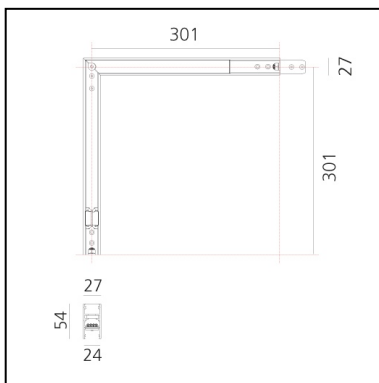

LUMINAIRE

- Watt: **16W**
- Delivered lumens output: **1507lm**
- CCT: **4000K**
- Efficiency: **64%**
- Efficacy: **94.17lm/W**
- CRI: **80**

Notes

For curved systems use only flexible opal diffusing screen. Do not mix flexible diffusing screen and opal diffusing screen.

*Uses 1 DALI address.

Each module, angle and curved elements are provided with mechanical and electrical joints and installation accessories.

End caps have to be ordered separately.

Opal diffusing screen has to be ordered separately.

Depending on the driver, the product can be undimmable or dimmable DALI.

DESCRIPTION

A.24 is a new comprehensive and flexible system to design light in space. A single profile, only 24 mm thick, can be installed in the recessed, ceiling or suspension mode to continuously follow the angles on a flat or three-dimensional surface. This profile hosts to a variety of performance options: diffused light, sharp optical units with three beam angles, or a smart magnetic track. This makes A.24 a flexible system, as well as an open platform to accommodate other products from the Architectural collection. The suspension version also features direct emission. The three solutions can be alternated to match the architecture and the room functions with utmost flexibility. The competence of Artemide is revealed by the quality of light, as well as by the ability of A.24 to freely move in space, with direct power connection points up to 14 metres apart.

PRODUCT CODE: AQ31504

FEATURES

- Article Code: **AQ31504**
- Colour: **Black**
- Installation: **WallCeiling**
- Series: **Architectural Indoor**
- Environment: **Indoor**
- Emission: **Direct**
- design by: **Carlotta de Bevilacqua**

DIMENSIONS

- Length: **cm 31.5**
- Width: **cm 31.5**
- Height: **cm 5.4**
- Weight: **cm 1**

SOURCES INCLUDED

- Category: **Led**
- Number: **1**
- Watt: **16W**
- Color temperature (K): **4000K**
- Color Tolerance: **MacAdam 2SDCM**
- Service Life: **L70 (6K) 50000h**