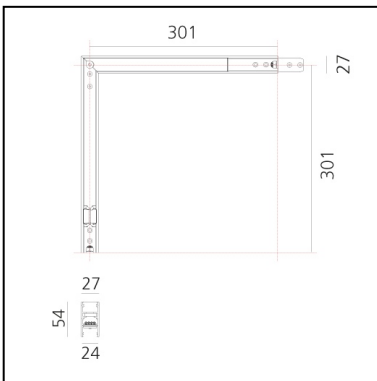

LUMINAIRE

- Watt: **16W**
- Delivered lumens output: **1507lm**
- CCT: **4000K**
- Efficiency: **64%**
- Efficacy: **94.17lm/W**
- CRI: **80**

Notes

For curved systems use only flexible opal diffusing screen. Do not mix flexible diffusing screen and opal diffusing screen.

*Uses 1 DALI address.

Each module, angle and curved elements are provided with mechanical and electrical joints and installation accessories.

End caps have to be ordered separately.

Opal diffusing screen has to be ordered separately.

Depending on the driver, the product can be undimmable or dimmable DALI.

DESCRIPTION

A.24 is a new comprehensive and flexible system to design light in space. A single profile, only 24 mm thick, can be installed in the recessed, ceiling or suspension mode to continuously follow the angles on a flat or three-dimensional surface. This profile hosts to a variety of performance options: diffused light, sharp optical units with three beam angles, or a smart magnetic track. This makes A.24 a flexible system, as well as an open platform to accommodate other products from the Architectural collection. The suspension version also features direct emission. The three solutions can be alternated to match the architecture and the room functions with utmost flexibility. The competence of Artemide is revealed by the quality of light, as well as by the ability of A.24 to freely move in space, with direct power connection points up to 14 metres apart.

PRODUCT CODE: AQ31520

FEATURES

- Article Code: **AQ31520**
- Colour: **Brushed Bronze**
- Installation: **WallCeiling**
- Series: **Architectural Indoor**
- Environment: **Indoor**
- Emission: **Direct**
- design by: **Carlotta de Bevilacqua**

DIMENSIONS

- Length: **cm 31.5**
- Width: **cm 31.5**
- Height: **cm 5.4**
- Weight: **cm 1**

SOURCES INCLUDED

- Category: **Led**
- Number: **1**
- Watt: **16W**
- Color temperature (K): **4000K**
- Color Tolerance: **MacAdam 2SDCM**
- Service Life: **L70 (6K) 50000h**