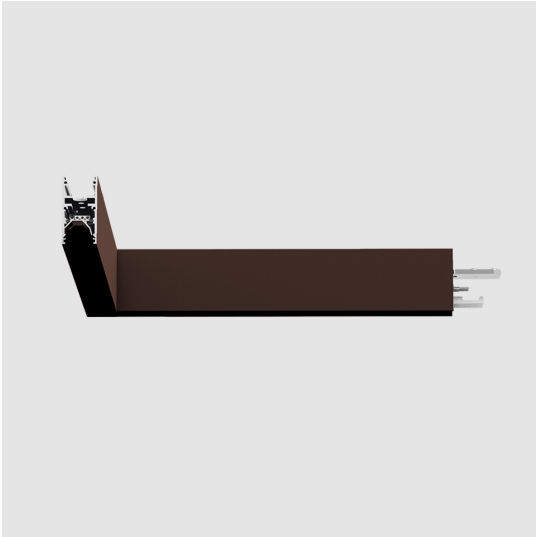

A.24 - Wall/Ceiling Diffused Emission - 90° Angle (same plane) - Direct Emission - 4000K - Brushed Bronze

Carlotta de Bevilacqua

IP20    Dimmerable: 

LUMINAIRE

- Watt: **16W**
- Delivered lumens output: **1507lm**
- CCT: **4000K**
- Efficiency: **64%**
- Efficacy: **94.17lm/W**
- CRI: **80**

End caps have to be ordered separately.

Opal diffusing screen has to be ordered separately.

Depending on the driver, the product can be undimmable or dimmable DALI.

DESCRIPTION

A.24 is a new comprehensive and flexible system to design light in space. A single profile, only 24 mm thick, can be installed in the recessed, ceiling or suspension mode to continuously follow the angles on a flat or three-dimensional surface. This profile hosts to a variety of performance options: diffused light, sharp optical units with three beam angles, or a smart magnetic track. This makes A.24 a flexible system, as well as an open platform to accommodate other products from the Architectural collection. The suspension version also features direct emission. The three solutions can be alternated to match the architecture and the room functions with utmost flexibility. The competence of Artemide is revealed by the quality of light, as well as by the ability of A.24 to freely move in space, with direct power connection points up to 14 metres apart.

PRODUCT CODE: AQ31520

FEATURES

- Article Code: **AQ31520**
- Colour: **Brushed Bronze**
- Installation: **WallCeiling**
- Series: **Architectural Indoor**
- Environment: **Indoor**
- Emission: **Direct**
- design by: **Carlotta de Bevilacqua**

DIMENSIONS

- Length: **cm 31.5**
- Width: **cm 31.5**
- Height: **cm 5.4**
- Weight: **cm 1**

SOURCES INCLUDED

- Category: **Led**
- Number: **1**
- Watt: **16W**
- Color temperature (K): **4000K**
- Color Tolerance: **MacAdam 2SDCM**
- Service Life: **L70 (6K) 50000h**