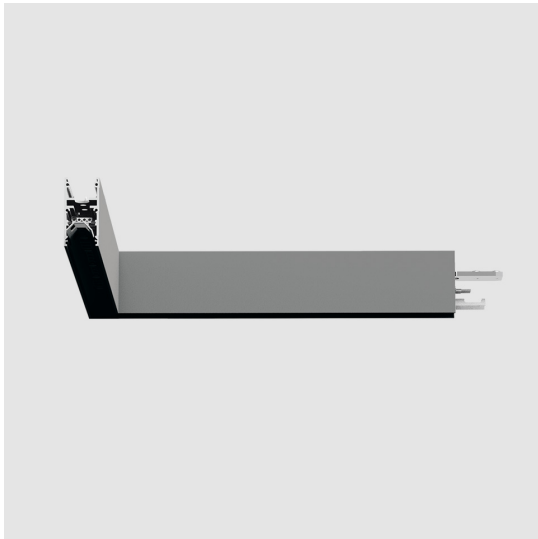

A.24 - Wall/Ceiling Diffused Emission - 90° Angle (same plane) - Direct Emission - 4000K - Brushed Silver

Carlotta de Bevilacqua

IP20    Dimmerable: 

LUMINAIRE

- Watt: **16W**
- Delivered lumens output: **1507lm**
- CCT: **4000K**
- Efficiency: **64%**
- Efficacy: **94.17lm/W**
- CRI: **80**

End caps have to be ordered separately.

Opal diffusing screen has to be ordered separately.

Depending on the driver, the product can be undimmable or dimmable DALI.

DESCRIPTION

A.24 is a new comprehensive and flexible system to design light in space. A single profile, only 24 mm thick, can be installed in the recessed, ceiling or suspension mode to continuously follow the angles on a flat or three-dimensional surface. This profile hosts to a variety of performance options: diffused light, sharp optical units with three beam angles, or a smart magnetic track. This makes A.24 a flexible system, as well as an open platform to accommodate other products from the Architectural collection. The suspension version also features direct emission. The three solutions can be alternated to match the architecture and the room functions with utmost flexibility. The competence of Artemide is revealed by the quality of light, as well as by the ability of A.24 to freely move in space, with direct power connection points up to 14 metres apart.

DIMENSIONS

- Length: **cm 31.5**
- Width: **cm 31.5**
- Height: **cm 5.4**
- Weight: **cm 1**

SOURCES INCLUDED

- Category: **Led**
- Number: **1**
- Watt: **16W**
- Color temperature (K): **4000K**
- Color Tolerance: **MacAdam 2SDCM**
- Service Life: **L70 (6K) 50000h**

Power cable, 2x0.75 + 2x0.35, mm2 (to realized customized power cable) - 10m - Black AQ90800

Power cable, 2x0.75 + 2x0.35, mm2 (to realized customized power cable) - 50m - Black AQ90900

240W Ceiling power supply kit (cable length 2,2 m) - 230VAC-48VDC - IP20 - 321x91x111H - White - APP Compatible AQ17201APP