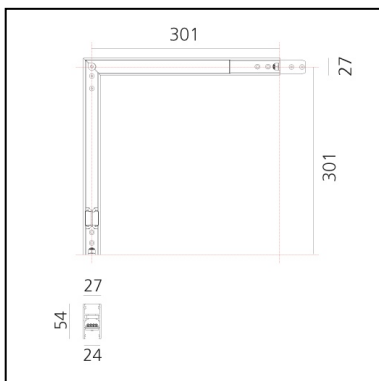

LUMINAIRE

- Watt: **16W**
- Delivered lumens output: **1507lm**
- CCT: **4000K**
- Efficiency: **64%**
- Efficacy: **94.17lm/W**
- CRI: **80**

Notes

For curved systems use only flexible opal diffusing screen. Do not mix flexible diffusing screen and opal diffusing screen.

*Uses 1 DALI address.

Each module, angle and curved elements are provided with mechanical and electrical joints and installation accessories.

End caps have to be ordered separately.

Opal diffusing screen has to be ordered separately.

Depending on the driver, the product can be undimmable or dimmable DALI.

DESCRIPTION

A.24 is a new comprehensive and flexible system to design light in space. A single profile, only 24 mm thick, can be installed in the recessed, ceiling or suspension mode to continuously follow the angles on a flat or three-dimensional surface. This profile hosts to a variety of performance options: diffused light, sharp optical units with three beam angles, or a smart magnetic track. This makes A.24 a flexible system, as well as an open platform to accommodate other products from the Architectural collection. The suspension version also features direct emission. The three solutions can be alternated to match the architecture and the room functions with utmost flexibility. The competence of Artemide is revealed by the quality of light, as well as by the ability of A.24 to freely move in space, with direct power connection points up to 14 metres apart.

PRODUCT CODE: AQ31501

FEATURES

- Article Code: **AQ31501**
- Colour: **White**
- Installation: **WallCeiling**
- Series: **Architectural Indoor**
- Environment: **Indoor**
- Emission: **Direct**
- design by: **Carlotta de Bevilacqua**

DIMENSIONS

- Length: **cm 31.5**
- Width: **cm 31.5**
- Height: **cm 5.4**
- Weight: **cm 1**

SOURCES INCLUDED

- Category: **Led**
- Number: **1**
- Watt: **16W**
- Color temperature (K): **4000K**
- Color Tolerance: **MacAdam 2SDCM**
- Service Life: **L70 (6K) 50000h**