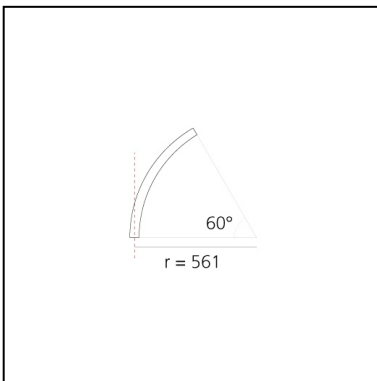

A.24 - Wall/Ceiling Diffused Emission - Curved Elements - R=561mm - $\alpha=60^\circ$ - 2700K - Black

Carlotta de Bevilacqua

IP20    Dimmerable: 

LUMINAIRE

- Watt: **16W**
- Delivered lumens output: **1347lm**
- CCT: **2700K**
- Efficiency: **60%**
- Efficacy: **84.19lm/W**
- CRI: **80**

DIMENSIONS

- Width: **cm 2.7**
- Height: **cm 5.4**

SOURCES INCLUDED

- Category: **Led**
- Number: **1**
- Watt: **17W**
- Color temperature (K): **2700K**
- Color Tolerance: **MacAdam 2SDCM**
- Service Life: **L70 (6K) 50000h**