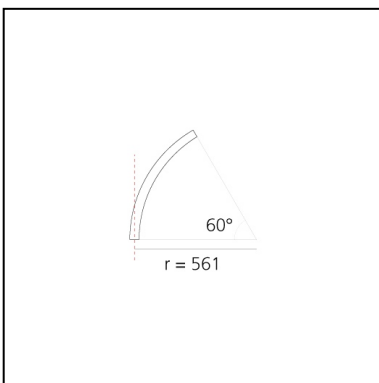

A.24 - Wall/Ceiling Diffused Emission - Curved Elements - R=561mm - $\alpha=60^\circ$ - 2700K - Brushed Silver

Carlotta de Bevilacqua

IP20    Dimmerable: 

LUMINAIRE

- Watt: **16W**
- Delivered lumens output: **1347lm**
- CCT: **2700K**
- Efficiency: **60%**
- Efficacy: **84.19lm/W**
- CRI: **80**

DIMENSIONS

- Width: **cm 2.7**
- Height: **cm 5.4**

SOURCES INCLUDED

- Category: **Led**
- Number: **1**
- Watt: **17W**
- Color temperature (K): **2700K**
- Color Tolerance: **MacAdam 2SDCM**
- Service Life: **L70 (6K) 50000h**