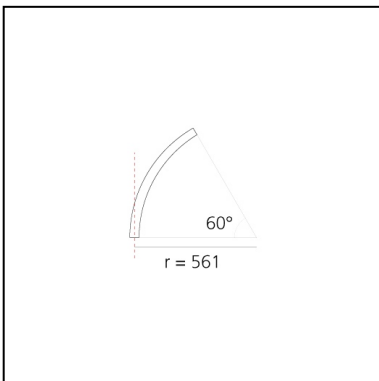

A.24 - Wall/Ceiling Diffused Emission - Curved Elements - R=561mm - $\alpha=60^\circ$ - 2700K - White

Carlotta de Bevilacqua

IP20    Dimmerable: 

LUMINAIRE

- Watt: **16W**
- Delivered lumens output: **1347lm**
- CCT: **2700K**
- Efficiency: **60%**
- Efficacy: **84.19lm/W**
- CRI: **80**

DIMENSIONS

- Width: **cm 2.7**
- Height: **cm 5.4**

SOURCES INCLUDED

- Category: **Led**
- Number: **1**
- Watt: **17W**
- Color temperature (K): **2700K**
- Color Tolerance: **MacAdam 2SDCM**
- Service Life: **L70 (6K) 50000h**