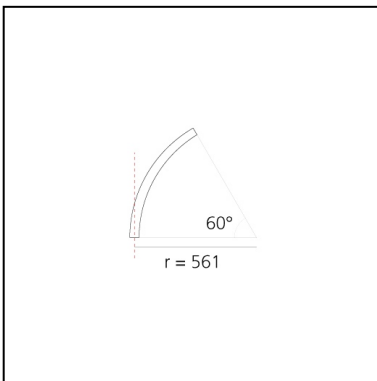

A.24 - Wall/Ceiling Diffused Emission - Curved Elements - R=561mm - $\alpha=60^\circ$ - 3000K - Black

Carlotta de Bevilacqua

IP20    Dimmerable: 

LUMINAIRE

- Watt: **16W**
- Delivered lumens output: **1367lm**
- CCT: **3000K**
- Efficiency: **60%**
- Efficacy: **85.46lm/W**
- CRI: **80**

DIMENSIONS

- Width: **cm 2.7**
- Height: **cm 5.4**

SOURCES INCLUDED

- Category: **Led**
- Number: **1**
- Watt: **17W**
- Color temperature (K): **3000K**
- Color Tolerance: **MacAdam 2SDCM**
- Service Life: **L70 (6K) 50000h**