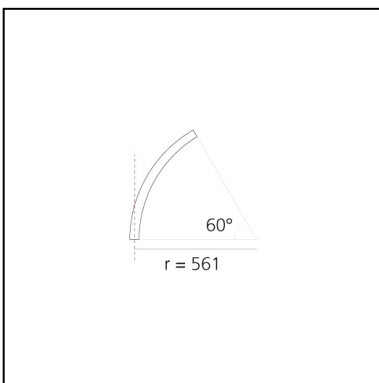

A.24 - Wall/Ceiling Diffused Emission - Curved Elements - R=561mm - $\alpha=60^\circ$ - 3000K - Brushed Bronze

Carlotta de Bevilacqua

IP20    Dimmerable: 

LUMINAIRE

- Watt: **16W**
- Delivered lumens output: **1367lm**
- CCT: **3000K**
- Efficiency: **60%**
- Efficacy: **85.46lm/W**
- CRI: **80**

DIMENSIONS

- Width: **cm 2.7**
- Height: **cm 5.4**

SOURCES INCLUDED

- Category: **Led**
- Number: **1**
- Watt: **17W**
- Color temperature (K): **3000K**
- Color Tolerance: **MacAdam 2SDCM**
- Service Life: **L70 (6K) 50000h**