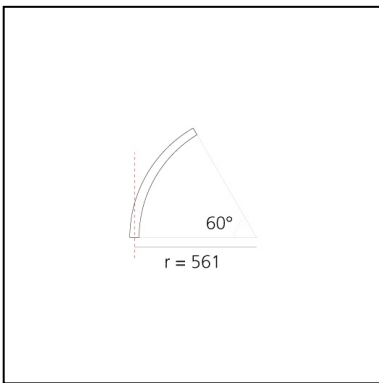

A.24 - Wall/Ceiling Diffused Emission - Curved Elements - R=561mm - $\alpha=60^\circ$ - 3000K - Brushed Silver

Carlotta de Bevilacqua

IP20    Dimmerable: 

LUMINAIRE

- Watt: **16W**
- Delivered lumens output: **1367lm**
- CCT: **3000K**
- Efficiency: **60%**
- Efficacy: **85.46lm/W**
- CRI: **80**

DIMENSIONS

- Width: **cm 2.7**
- Height: **cm 5.4**

SOURCES INCLUDED

- Category: **Led**
- Number: **1**
- Watt: **17W**
- Color temperature (K): **3000K**
- Color Tolerance: **MacAdam 2SDCM**
- Service Life: **L70 (6K) 50000h**