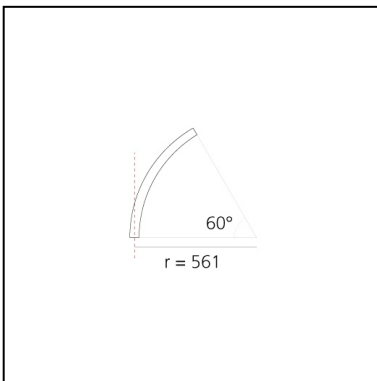

A.24 - Wall/Ceiling Diffused Emission - Curved Elements - R=561mm - $\alpha=60^\circ$ - 4000K - Black

Carlotta de Bevilacqua

IP20    Dimmerable: 

LUMINAIRE

- Watt: **16W**
- Delivered lumens output: **1429lm**
- CCT: **4000K**
- Efficiency: **60%**
- Efficacy: **89.29lm/W**
- CRI: **80**

DIMENSIONS

- Width: **cm 2.7**
- Height: **cm 5.4**

SOURCES INCLUDED

- Category: **Led**
- Number: **1**
- Watt: **17W**
- Color temperature (K): **4000K**
- Color Tolerance: **MacAdam 2SDCM**
- Service Life: **L70 (6K) 50000h**