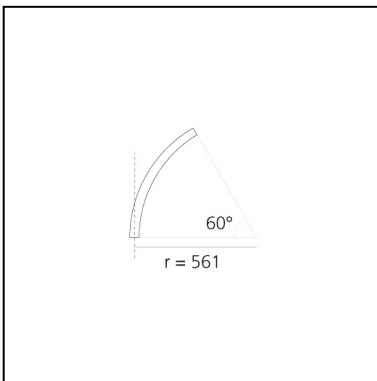

A.24 - Wall/Ceiling Diffused Emission - Curved Elements - R=561mm - $\alpha=60^\circ$ - 4000K - Brushed Bronze

Carlotta de Bevilacqua

IP20    Dimmerable: 

LUMINAIRE

- Watt: **16W**
- Delivered lumens output: **1429lm**
- CCT: **4000K**
- Efficiency: **60%**
- Efficacy: **89.29lm/W**
- CRI: **80**

DIMENSIONS

- Width: **cm 2.7**
- Height: **cm 5.4**

SOURCES INCLUDED

- Category: **Led**
- Number: **1**
- Watt: **17W**
- Color temperature (K): **4000K**
- Color Tolerance: **MacAdam 2SDCM**
- Service Life: **L70 (6K) 50000h**