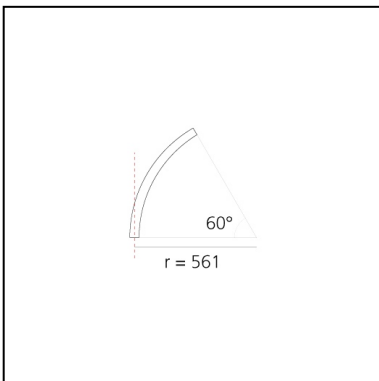

A.24 - Wall/Ceiling Diffused Emission - Curved Elements - R=561mm - $\alpha=60^\circ$ - 4000K - Brushed Copper

Carlotta de Bevilacqua

IP20    Dimmerable: 

LUMINAIRE

- Watt: **16W**
- Delivered lumens output: **1429lm**
- CCT: **4000K**
- Efficiency: **60%**
- Efficacy: **89.29lm/W**
- CRI: **80**

DIMENSIONS

- Width: **cm 2.7**
- Height: **cm 5.4**

SOURCES INCLUDED

- Category: **Led**
- Number: **1**
- Watt: **17W**
- Color temperature (K): **4000K**
- Color Tolerance: **MacAdam 2SDCM**
- Service Life: **L70 (6K) 50000h**