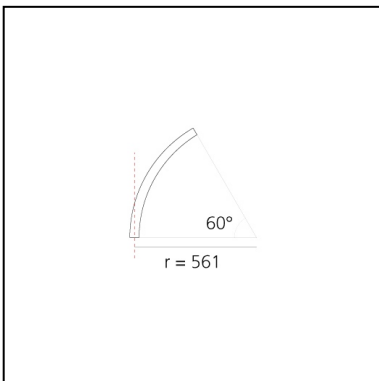

A.24 - Wall/Ceiling Diffused Emission - Curved Elements - R=561mm - $\alpha=60^\circ$ - 4000K - Brushed Silver

Carlotta de Bevilacqua

IP20    Dimmerable: 

LUMINAIRE

- Watt: **16W**
- Delivered lumens output: **1429lm**
- CCT: **4000K**
- Efficiency: **60%**
- Efficacy: **89.29lm/W**
- CRI: **80**

DIMENSIONS

- Width: **cm 2.7**
- Height: **cm 5.4**

SOURCES INCLUDED

- Category: **Led**
- Number: **1**
- Watt: **17W**
- Color temperature (K): **4000K**
- Color Tolerance: **MacAdam 2SDCM**
- Service Life: **L70 (6K) 50000h**