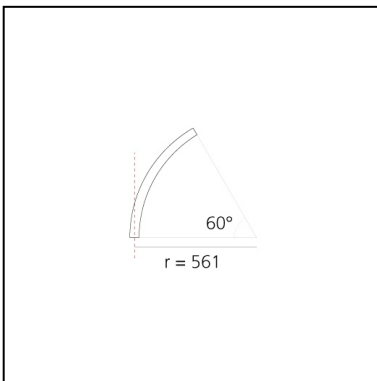

A.24 - Wall/Ceiling Diffused Emission - Curved Elements - R=561mm - $\alpha=60^\circ$ - 4000K - White

Carlotta de Bevilacqua

IP20    Dimmerable: 

LUMINAIRE

- Watt: **16W**
- Delivered lumens output: **1429lm**
- CCT: **4000K**
- Efficiency: **60%**
- Efficacy: **89.29lm/W**
- CRI: **80**

DIMENSIONS

- Width: **cm 2.7**
- Height: **cm 5.4**

SOURCES INCLUDED

- Category: **Led**
- Number: **1**
- Watt: **17W**
- Color temperature (K): **4000K**
- Color Tolerance: **MacAdam 2SDCM**
- Service Life: **L70 (6K) 50000h**